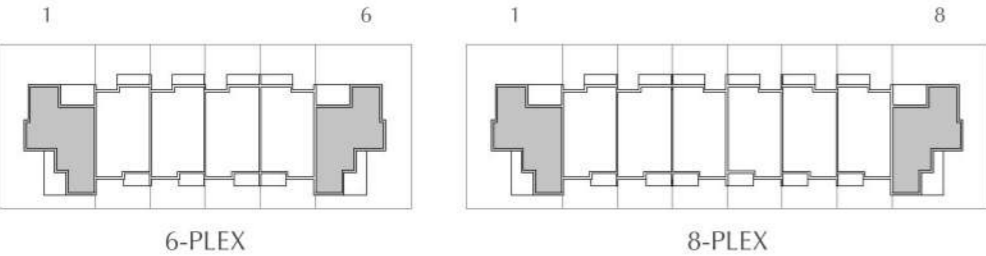

KEY PLAN

GROUND LEVEL

FIRST LEVEL

ARABIAN RANCHES III

JOY

3 BEDROOM TOWNHOUSE

UNIT TYPE 3 MIDDLE

5PLEX	SQ.FT	SQ.M
2	1943	180.50
3	1939	180.14
4	1942	180.41

KEY PLAN

GROUND LEVEL

FIRST LEVEL

ARABIAN RANCHES III

JOY

4 BEDROOM TOWNHOUSE

UNIT TYPE 1

4PLEX	SQ.FT	SQ.M
1	2655	246.70
4	2655	246.70
5PLEX		
1	2655	246.70
5	2655	246.70
4	1935	179.80
6PLEX		
1	2655	246.70
6	2655	246.70
8PLEX		
1	2655	246.70
8	2655	246.70

KEY PLAN

GROUND LEVEL

FIRST LEVEL

ARABIAN RANCHES III

JOY

4 BEDROOM TOWNHOUSE UNIT TYPE 3

4PLEX	SQ.FT	SQ.M
1	2643	245.57
4	2643	245.57
5PLEX		
1	2643	245.57
5	2643	245.57
6PLEX		
1	2646	245.80
6	2646	245.80
8PLEX		
1	2646	245.80
8	2646	245.80