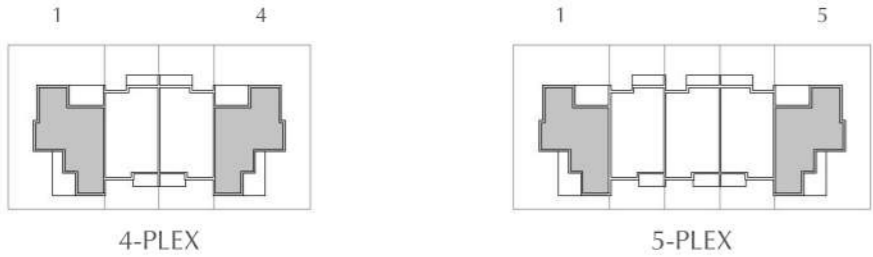

KEY PLAN

GROUND LEVEL

FIRST LEVEL

ARABIAN RANCHES III

JOY

3 BEDROOM TOWNHOUSE

UNIT TYPE 3 MIDDLE

5PLEX	SQ.FT	SQ.M
2	1943	180.50
3	1939	180.14
4	1942	180.41

KEY PLAN

GROUND LEVEL

FIRST LEVEL

ARABIAN RANCHES III

JOY

4 BEDROOM TOWNHOUSE

UNIT TYPE 1

4PLEX	SQ.FT	SQ.M
1	2655	246.70
4	2655	246.70
5PLEX		
1	2655	246.70
5	2655	246.70
4	1935	179.80
6PLEX		
1	2655	246.70
6	2655	246.70
8PLEX		
1	2655	246.70
8	2655	246.70

KEY PLAN

GROUND LEVEL

FIRST LEVEL

ARABIAN RANCHES III

JOY

4 BEDROOM TOWNHOUSE UNIT TYPE 3

4PLEX	SQ.FT	SQ.M
1	2643	245.57
4	2643	245.57
5PLEX		
1	2643	245.57
5	2643	245.57
6PLEX		
1	2646	245.80
6	2646	245.80
8PLEX		
1	2646	245.80
8	2646	245.80