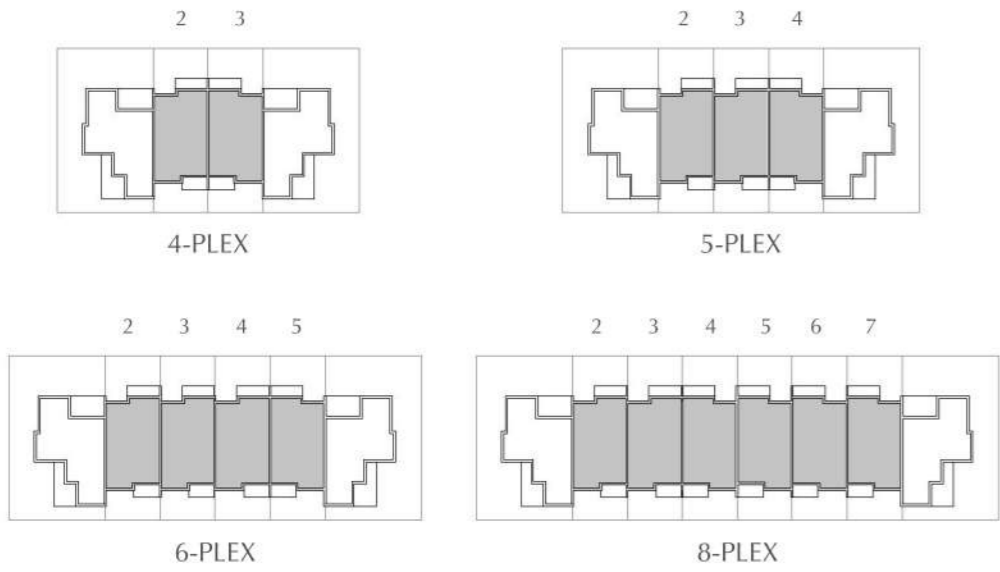

KEY PLAN

GROUND LEVEL

FIRST LEVEL

ARABIAN RANCHES III

JOY

3 BEDROOM TOWNHOUSE

UNIT TYPE 2 MIDDLE

4PLEX	SQ.FT	SQ.M
2	1937	179.94
3	1937	179.97
5PLEX		
2	1936	179.89
3	1935	179.72
4	1935	179.80
6PLEX		
2	1937	179.92
3	1936	179.84
4	1934	179.68
5	1937	179.95
8PLEX		
2	1936	179.86
3	1933	179.61
4	1934	179.71
5	1933	179.59
6	1933	179.59
7	1936	179.86

KEY PLAN

GROUND LEVEL

FIRST LEVEL

ARABIAN RANCHES III

JOY

3 BEDROOM TOWNHOUSE

UNIT TYPE 3 MIDDLE

5PLEX	SQ.FT	SQ.M
2	1943	180.50
3	1939	180.14
4	1942	180.41

KEY PLAN

GROUND LEVEL

FIRST LEVEL

ARABIAN RANCHES III

JOY

4 BEDROOM TOWNHOUSE

UNIT TYPE 1

4PLEX	SQ.FT	SQ.M
1	2655	246.70
4	2655	246.70
5PLEX		
1	2655	246.70
5	2655	246.70
4	1935	179.80
6PLEX		
1	2655	246.70
6	2655	246.70
8PLEX		
1	2655	246.70
8	2655	246.70

KEY PLAN

GROUND LEVEL

FIRST LEVEL

ARABIAN RANCHES III

JOY

4 BEDROOM TOWNHOUSE

UNIT TYPE 5

5PLEX (TYPE 5)	SQ.FT	SQ.M
1	2633	244.63
5	2633	244.63