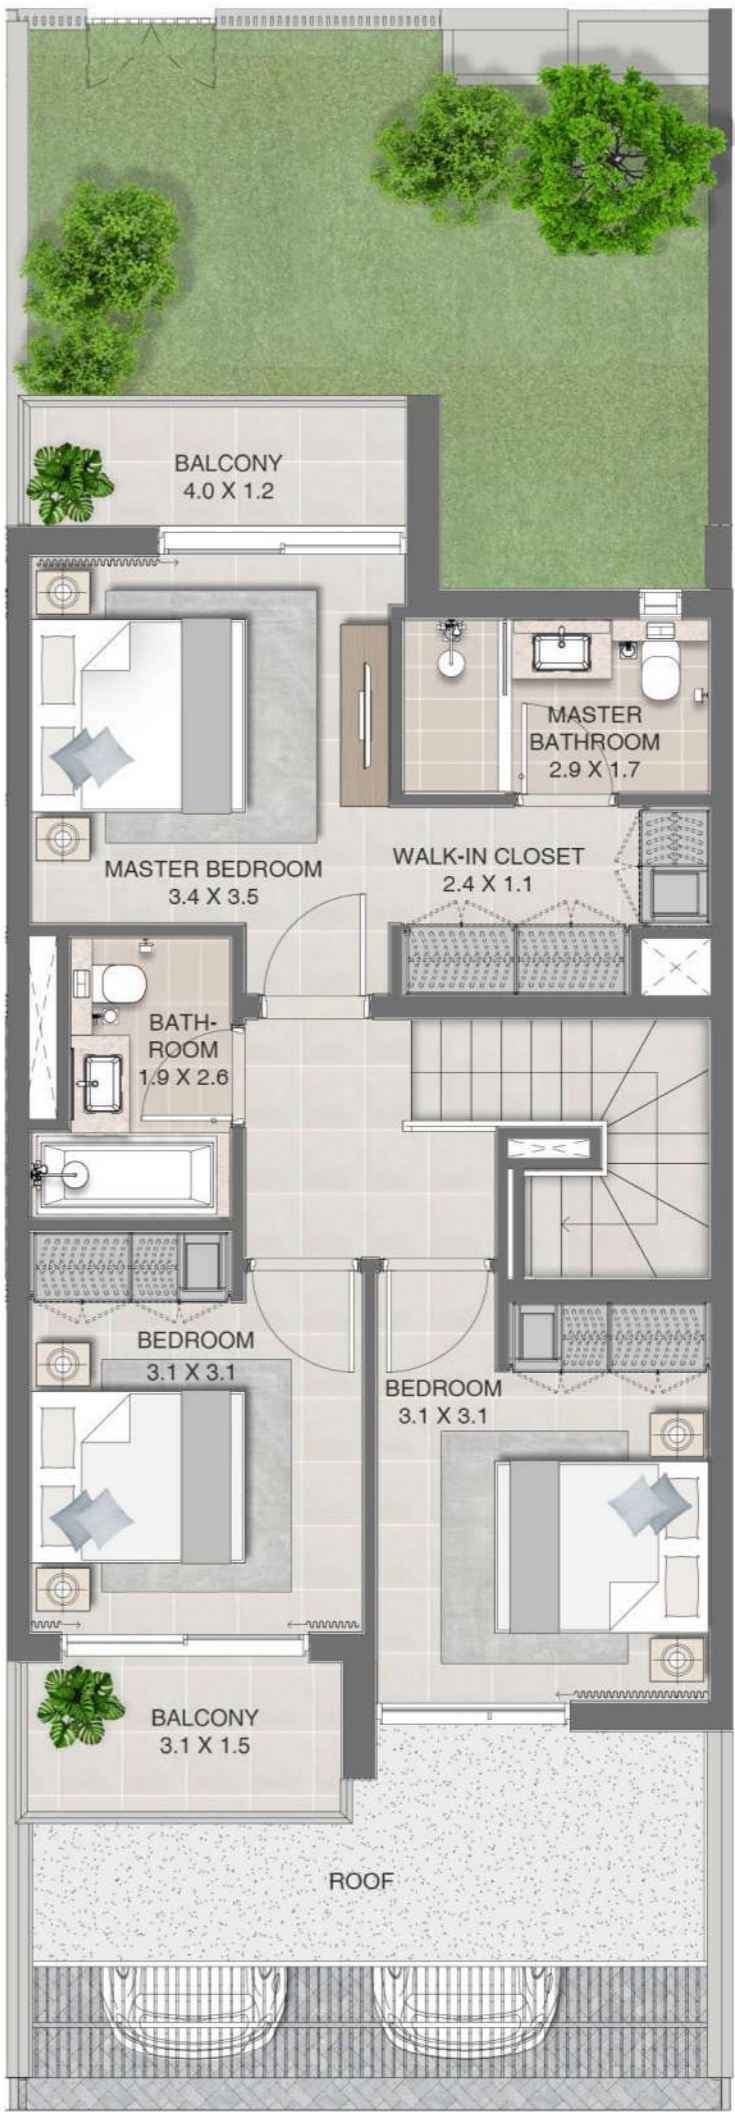

ARABIAN RANCHES III

JOY

3 BEDROOM TOWNHOUSE

UNIT TYPE 1 MIDDLE

4PLEX	SQ.FT	SQ.M
2	1942	180.43
3	1942	180.43
5PLEX		
2	1942	180.40
3	1939	180.18
4	1942	180.42
6PLEX		
2	1942	180.40
3	1939	180.18
4	1940	180.20
5	1942	180.42
8PLEX		
2	1942	180.42
3	1939	180.18
4	1939	180.18
5	1940	180.20
6	1940	180.20
7	1942	180.42

KEY PLAN

GROUND LEVEL

FIRST LEVEL

ARABIAN RANCHES III

JOY

3 BEDROOM TOWNHOUSE

UNIT TYPE 2 MIDDLE

4PLEX	SQ.FT	SQ.M
2	1937	179.94
3	1937	179.97
5PLEX		
2	1936	179.89
3	1935	179.72
4	1935	179.80
6PLEX		
2	1937	179.92
3	1936	179.84
4	1934	179.68
5	1937	179.95
8PLEX		
2	1936	179.86
3	1933	179.61
4	1934	179.71
5	1933	179.59
6	1933	179.59
7	1936	179.86

KEY PLAN

GROUND LEVEL

FIRST LEVEL

ARABIAN RANCHES III

JOY

3 BEDROOM TOWNHOUSE

UNIT TYPE 3 MIDDLE

5PLEX	SQ.FT	SQ.M
2	1943	180.50
3	1939	180.14
4	1942	180.41

KEY PLAN

GROUND LEVEL

FIRST LEVEL

ARABIAN RANCHES III

JOY

4 BEDROOM TOWNHOUSE

UNIT TYPE 1

4PLEX	SQ.FT	SQ.M
1	2655	246.70
4	2655	246.70
5PLEX		
1	2655	246.70
5	2655	246.70
4	1935	179.80
6PLEX		
1	2655	246.70
6	2655	246.70
8PLEX		
1	2655	246.70
8	2655	246.70