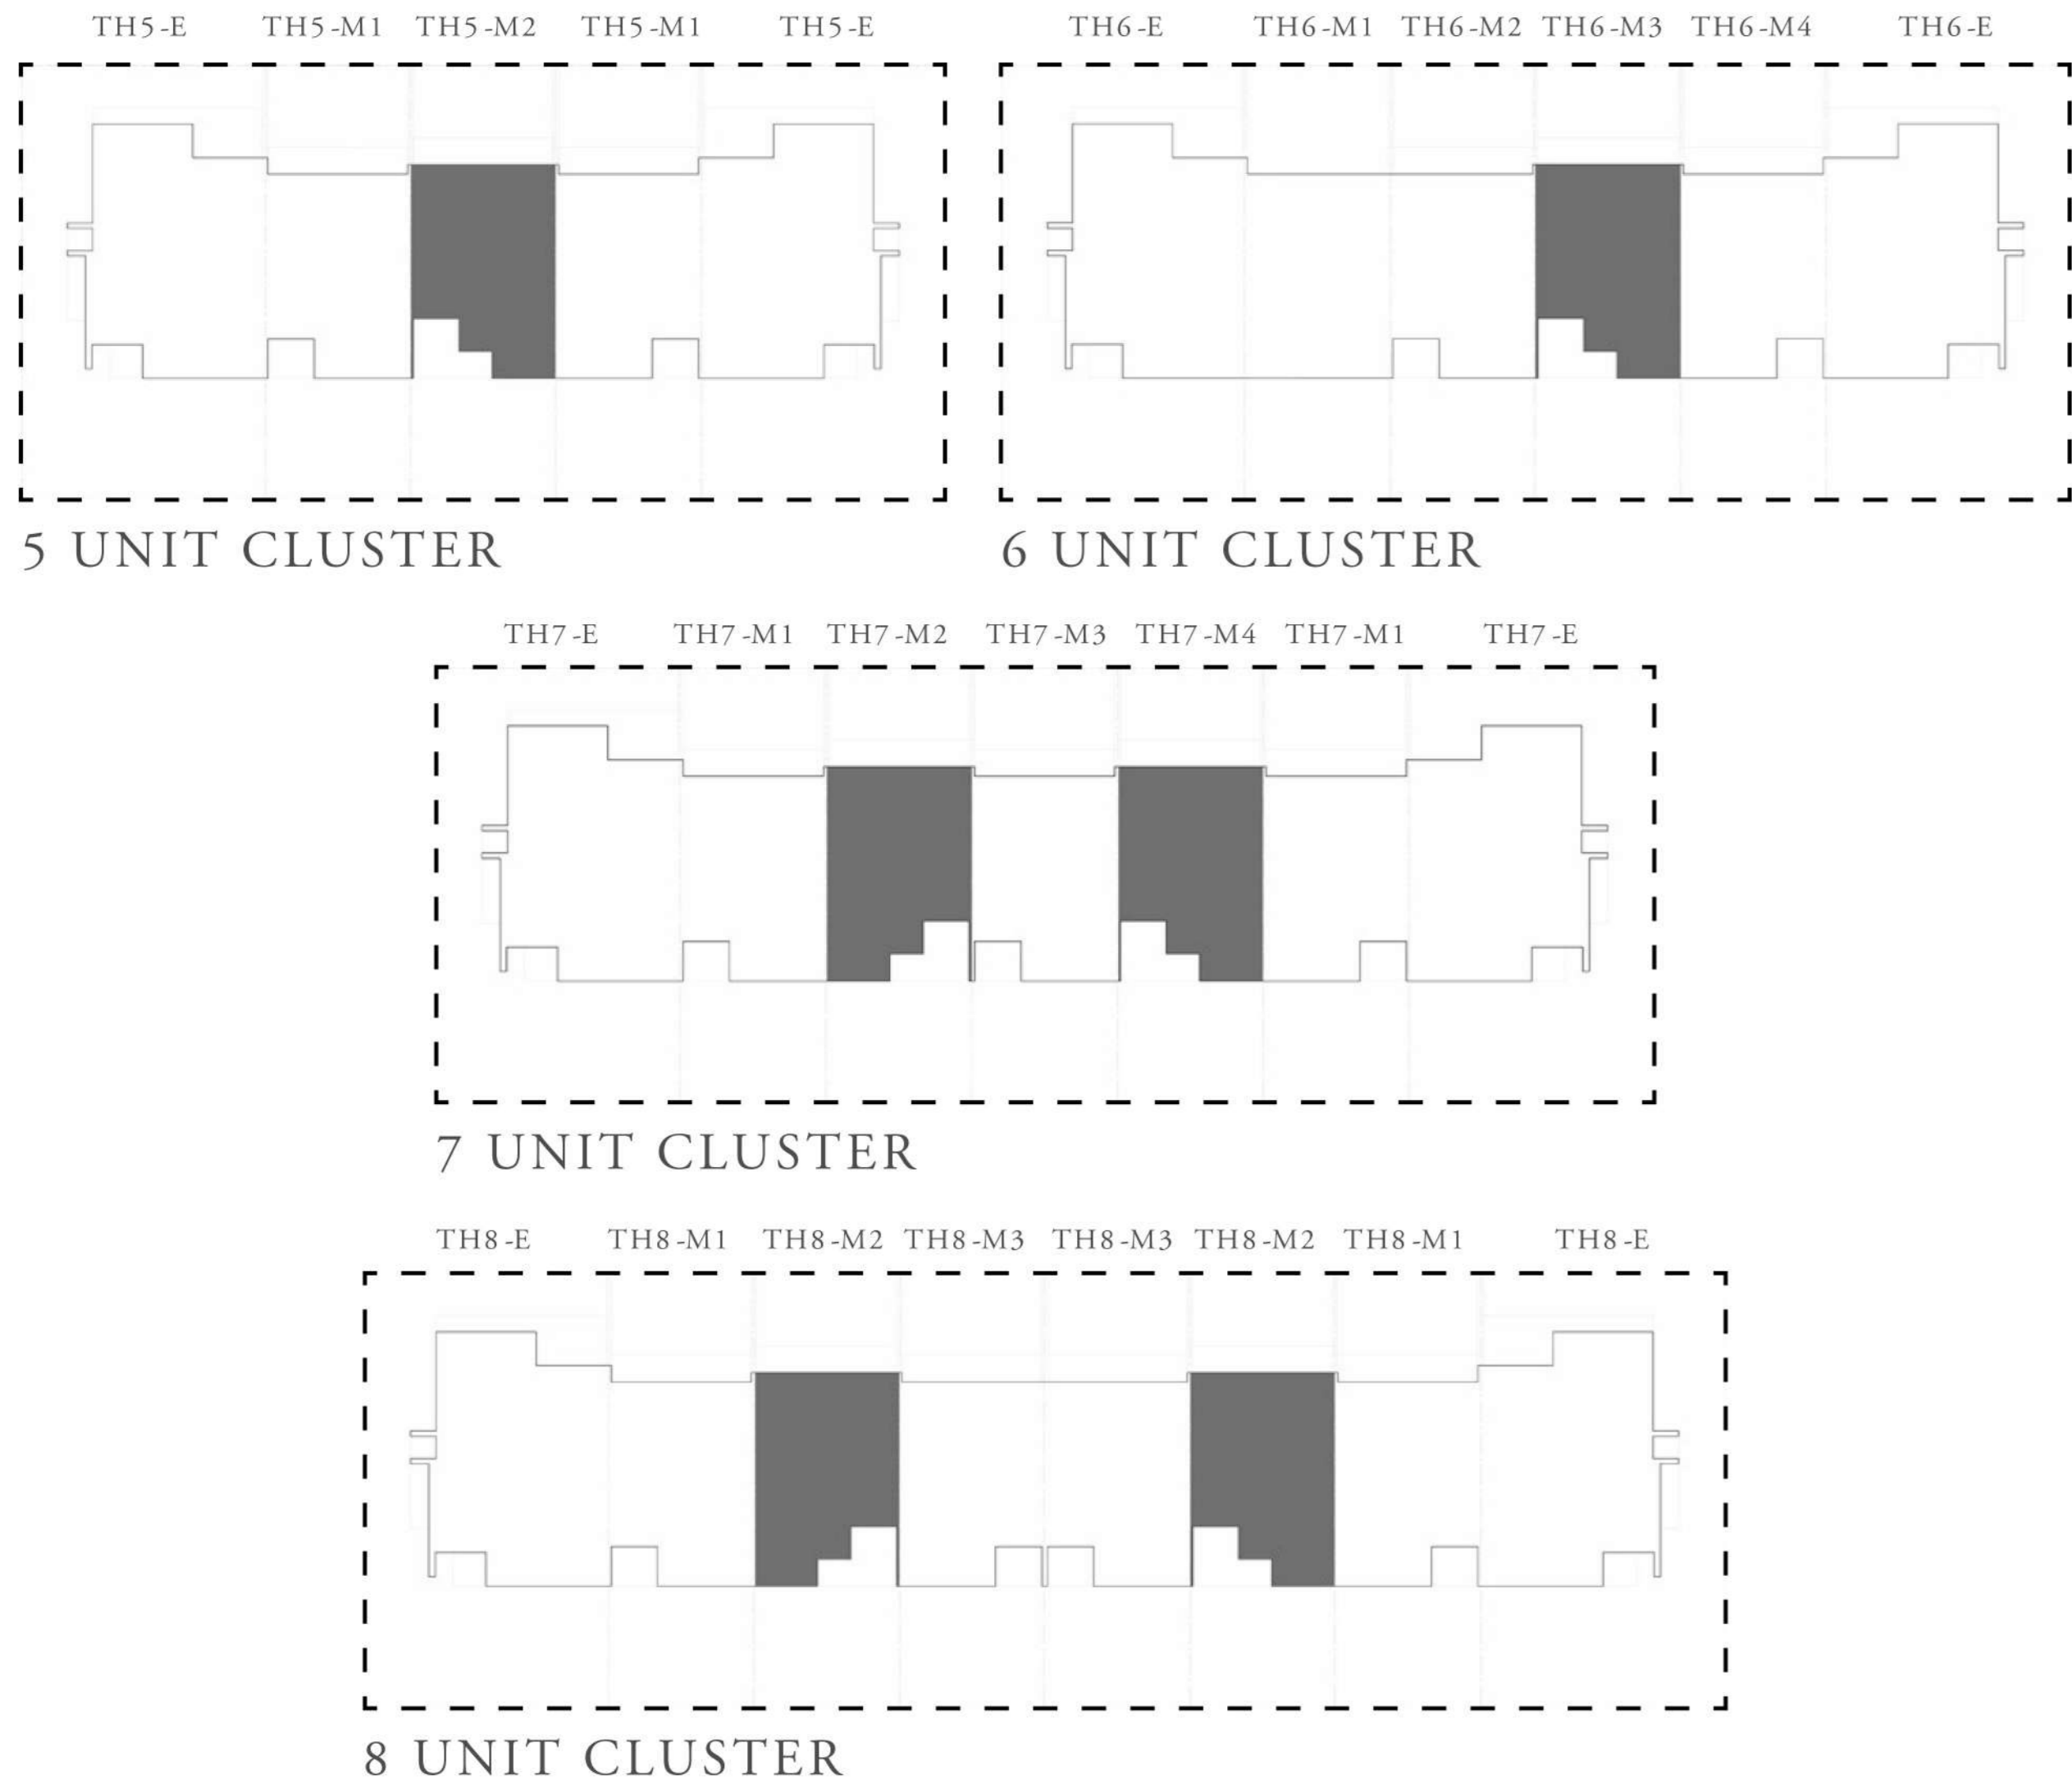

KEY PLAN

EXPO GOLF VILLAS 5

3 BEDROOM

TYPE B

UNIT	TOTAL AREA	
TH5-M2 TH6-M3 TH7-M4 TH8-M2	177.58 SQ.M	1,911.45 SQ.F
TH7-M2	177.53 SQ.M	1,910.92 SQ.F

KEY PLAN

EXPO GOLF VILLAS 5

4 BEDROOM

UNIT	TOTAL AREA	
TH4-E	210.36 SQ.M	2,264.29 SQ.F
TH5-E		
TH6-E		
TH7-E		
TH8-E		

KEY PLAN

EXPO GOLF VILLAS 5

3 BEDROOM

TYPE A

UNIT	TOTAL AREA	
TH4-M1	174.48 SQ.M	1,878.09 SQ.F
TH5-M1 TH6-M4 TH7-M1 TH8-M1	174.88 SQ.M	1,882.39 SQ.F
TH6-M1	174.47 SQ.M	1,877.98 SQ.F
TH6-M2 TH8-M3	174.68 SQ.M	1,880.24 SQ.F
TH7-M3	175.08 SQ.M	1,884.54 SQ.F

KEY PLAN

EXPO GOLF VILLAS 5

3 BEDROOM

TYPE B

UNIT	TOTAL AREA	
TH5-M2 TH6-M3 TH7-M4 TH8-M2	179.89 SQ.M	1,936.32 SQ.F
TH7-M2	179.91 SQ.M	1,936.53 SQ.F

KEY PLAN

EXPO GOLF VILLAS 5

4 BEDROOM