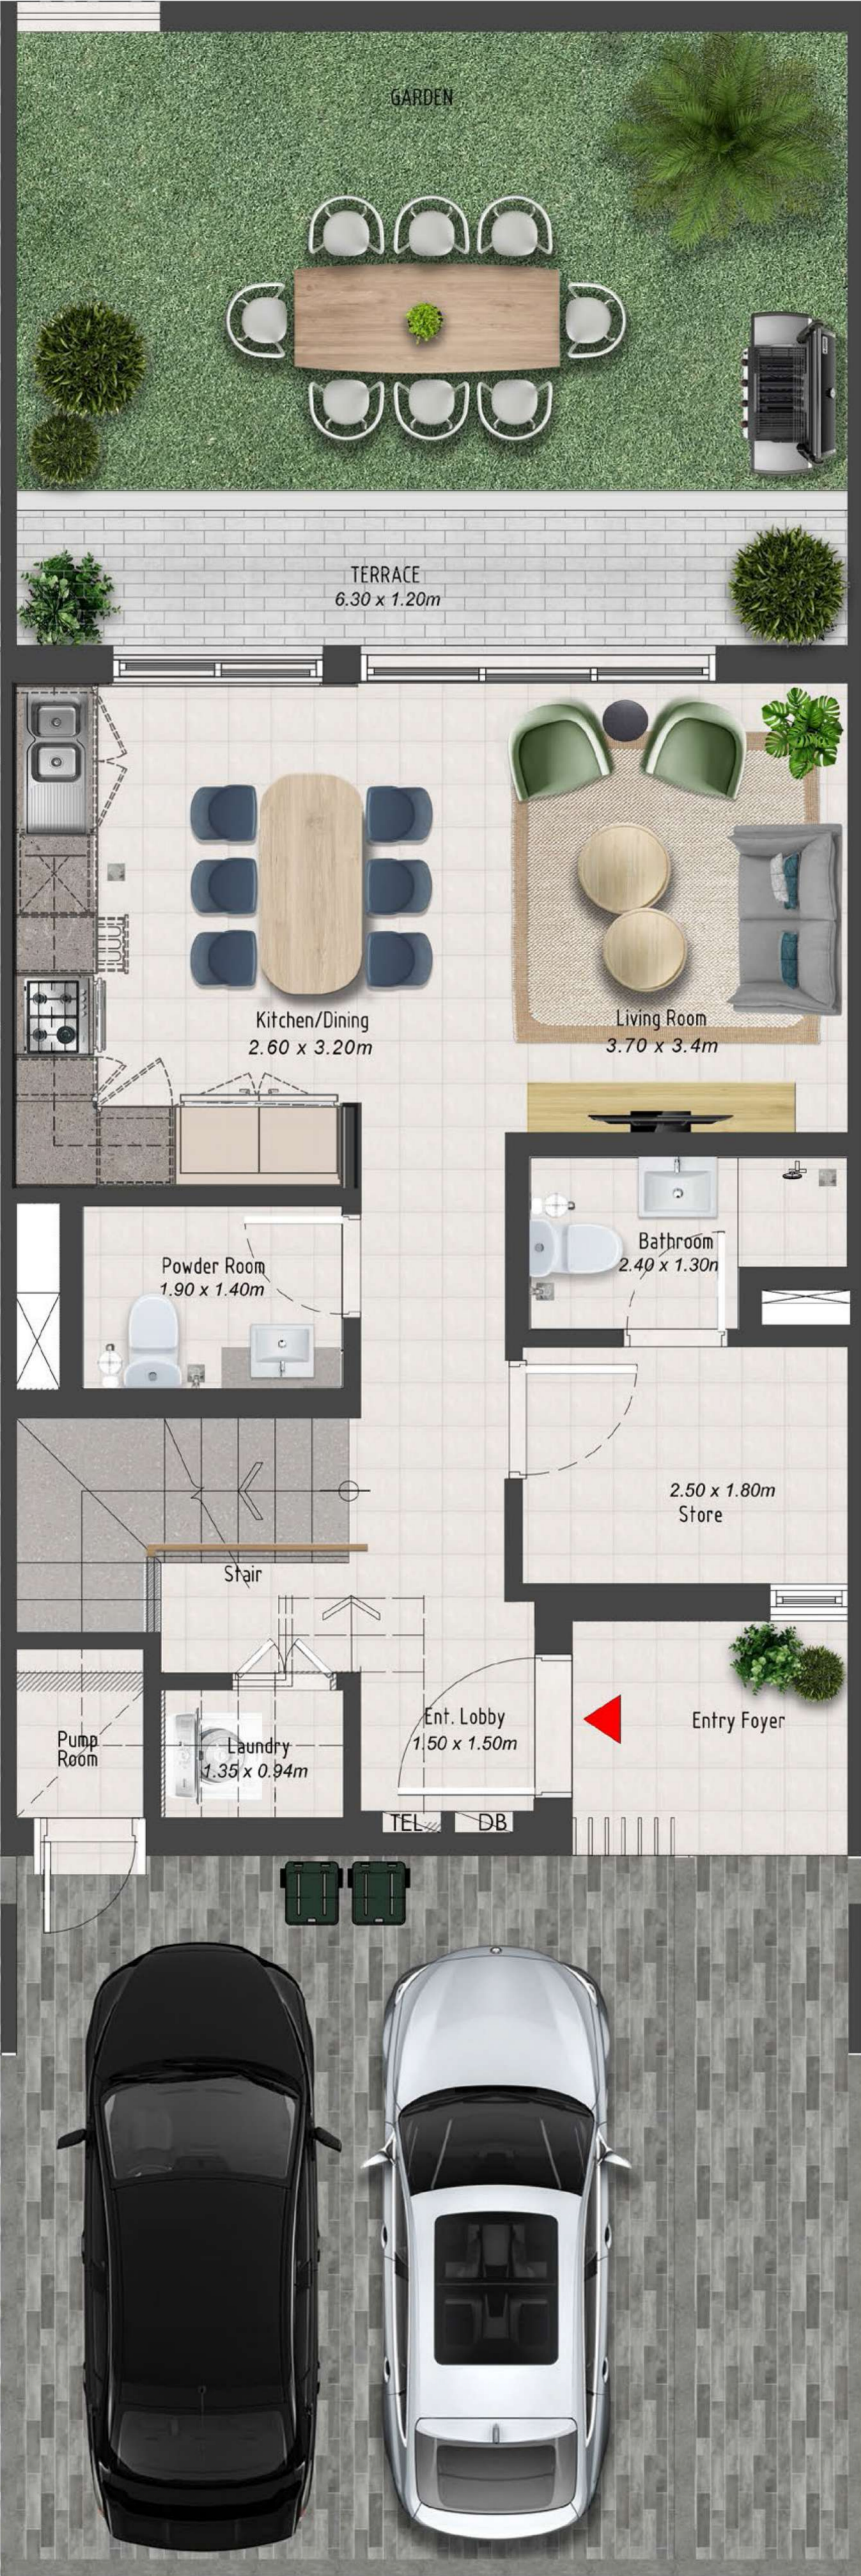

UNIT	TOTAL AREA	
TH4-E	210.36 SQ.M	2,264.29 SQ.F
TH5-E		
TH6-E		
TH7-E		
TH8-E		

KEY PLAN

EXPO GOLF VILLAS 5

3 BEDROOM

TYPE A

UNIT	TOTAL AREA	
TH4-M1	174.48 SQ.M	1,878.09 SQ.F
TH5-M1 TH6-M4 TH7-M1 TH8-M1	174.88 SQ.M	1,882.39 SQ.F
TH6-M1	174.47 SQ.M	1,877.98 SQ.F
TH6-M2 TH8-M3	174.68 SQ.M	1,880.24 SQ.F
TH7-M3	175.08 SQ.M	1,884.54 SQ.F

KEY PLAN

EXPO GOLF VILLAS 5

3 BEDROOM

TYPE B

UNIT	TOTAL AREA	
TH5-M2 TH6-M3 TH7-M4 TH8-M2	179.89 SQ.M	1,936.32 SQ.F
TH7-M2	179.91 SQ.M	1,936.53 SQ.F

KEY PLAN

EXPO GOLF VILLAS 5

4 BEDROOM