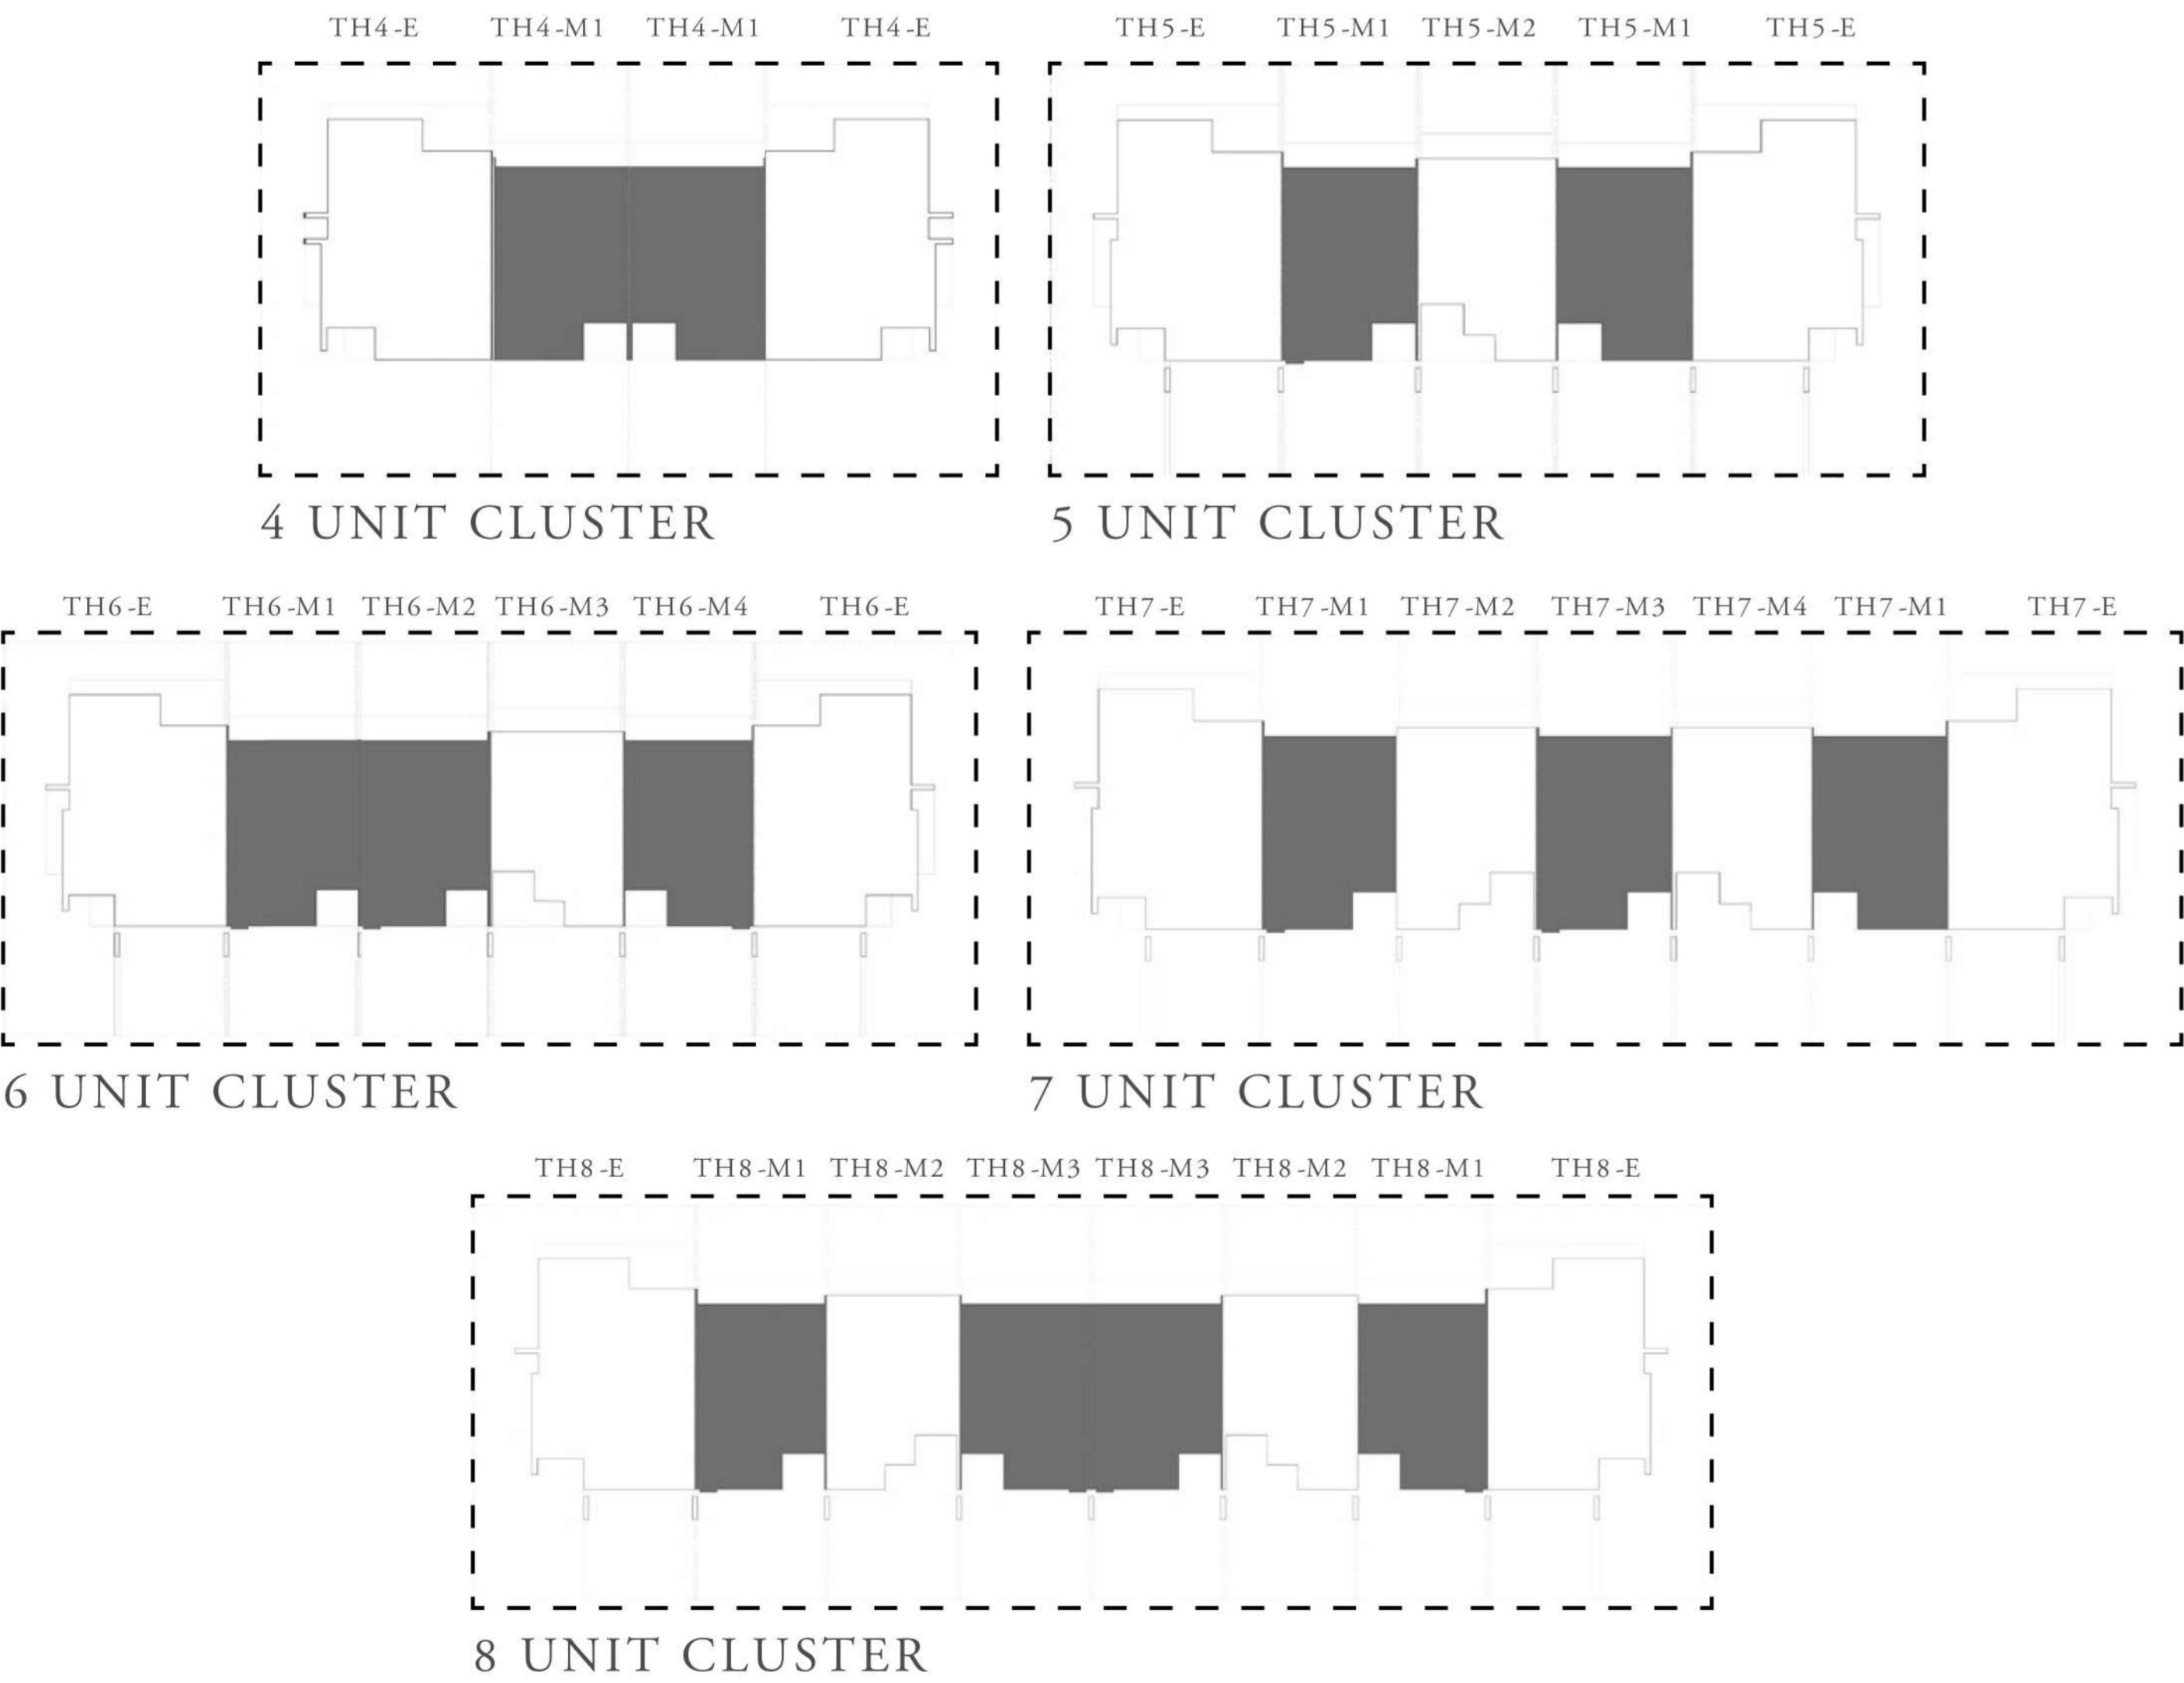

UNIT	TOTAL AREA	
TH4-E	210.36 SQ.M	2,264.29 SQ.F
TH5-E		
TH6-E		
TH7-E		
TH8-E		

KEY PLAN

EXPO GOLF VILLAS 5

3 BEDROOM

TYPE A

UNIT	TOTAL AREA	
TH4-M1	174.48 SQ.M	1,878.09 SQ.F
TH5-M1 TH6-M4 TH7-M1 TH8-M1	174.88 SQ.M	1,882.39 SQ.F
TH6-M1	174.47 SQ.M	1,877.98 SQ.F
TH6-M2 TH8-M3	174.68 SQ.M	1,880.24 SQ.F
TH7-M3	175.08 SQ.M	1,884.54 SQ.F

KEY PLAN

EXPO GOLF VILLAS 5

3 BEDROOM

TYPE B

UNIT	TOTAL AREA	
TH5-M2 TH6-M3 TH7-M4 TH8-M2	179.89 SQ.M	1,936.32 SQ.F
TH7-M2	179.91 SQ.M	1,936.53 SQ.F

KEY PLAN

EXPO GOLF VILLAS 5

4 BEDROOM