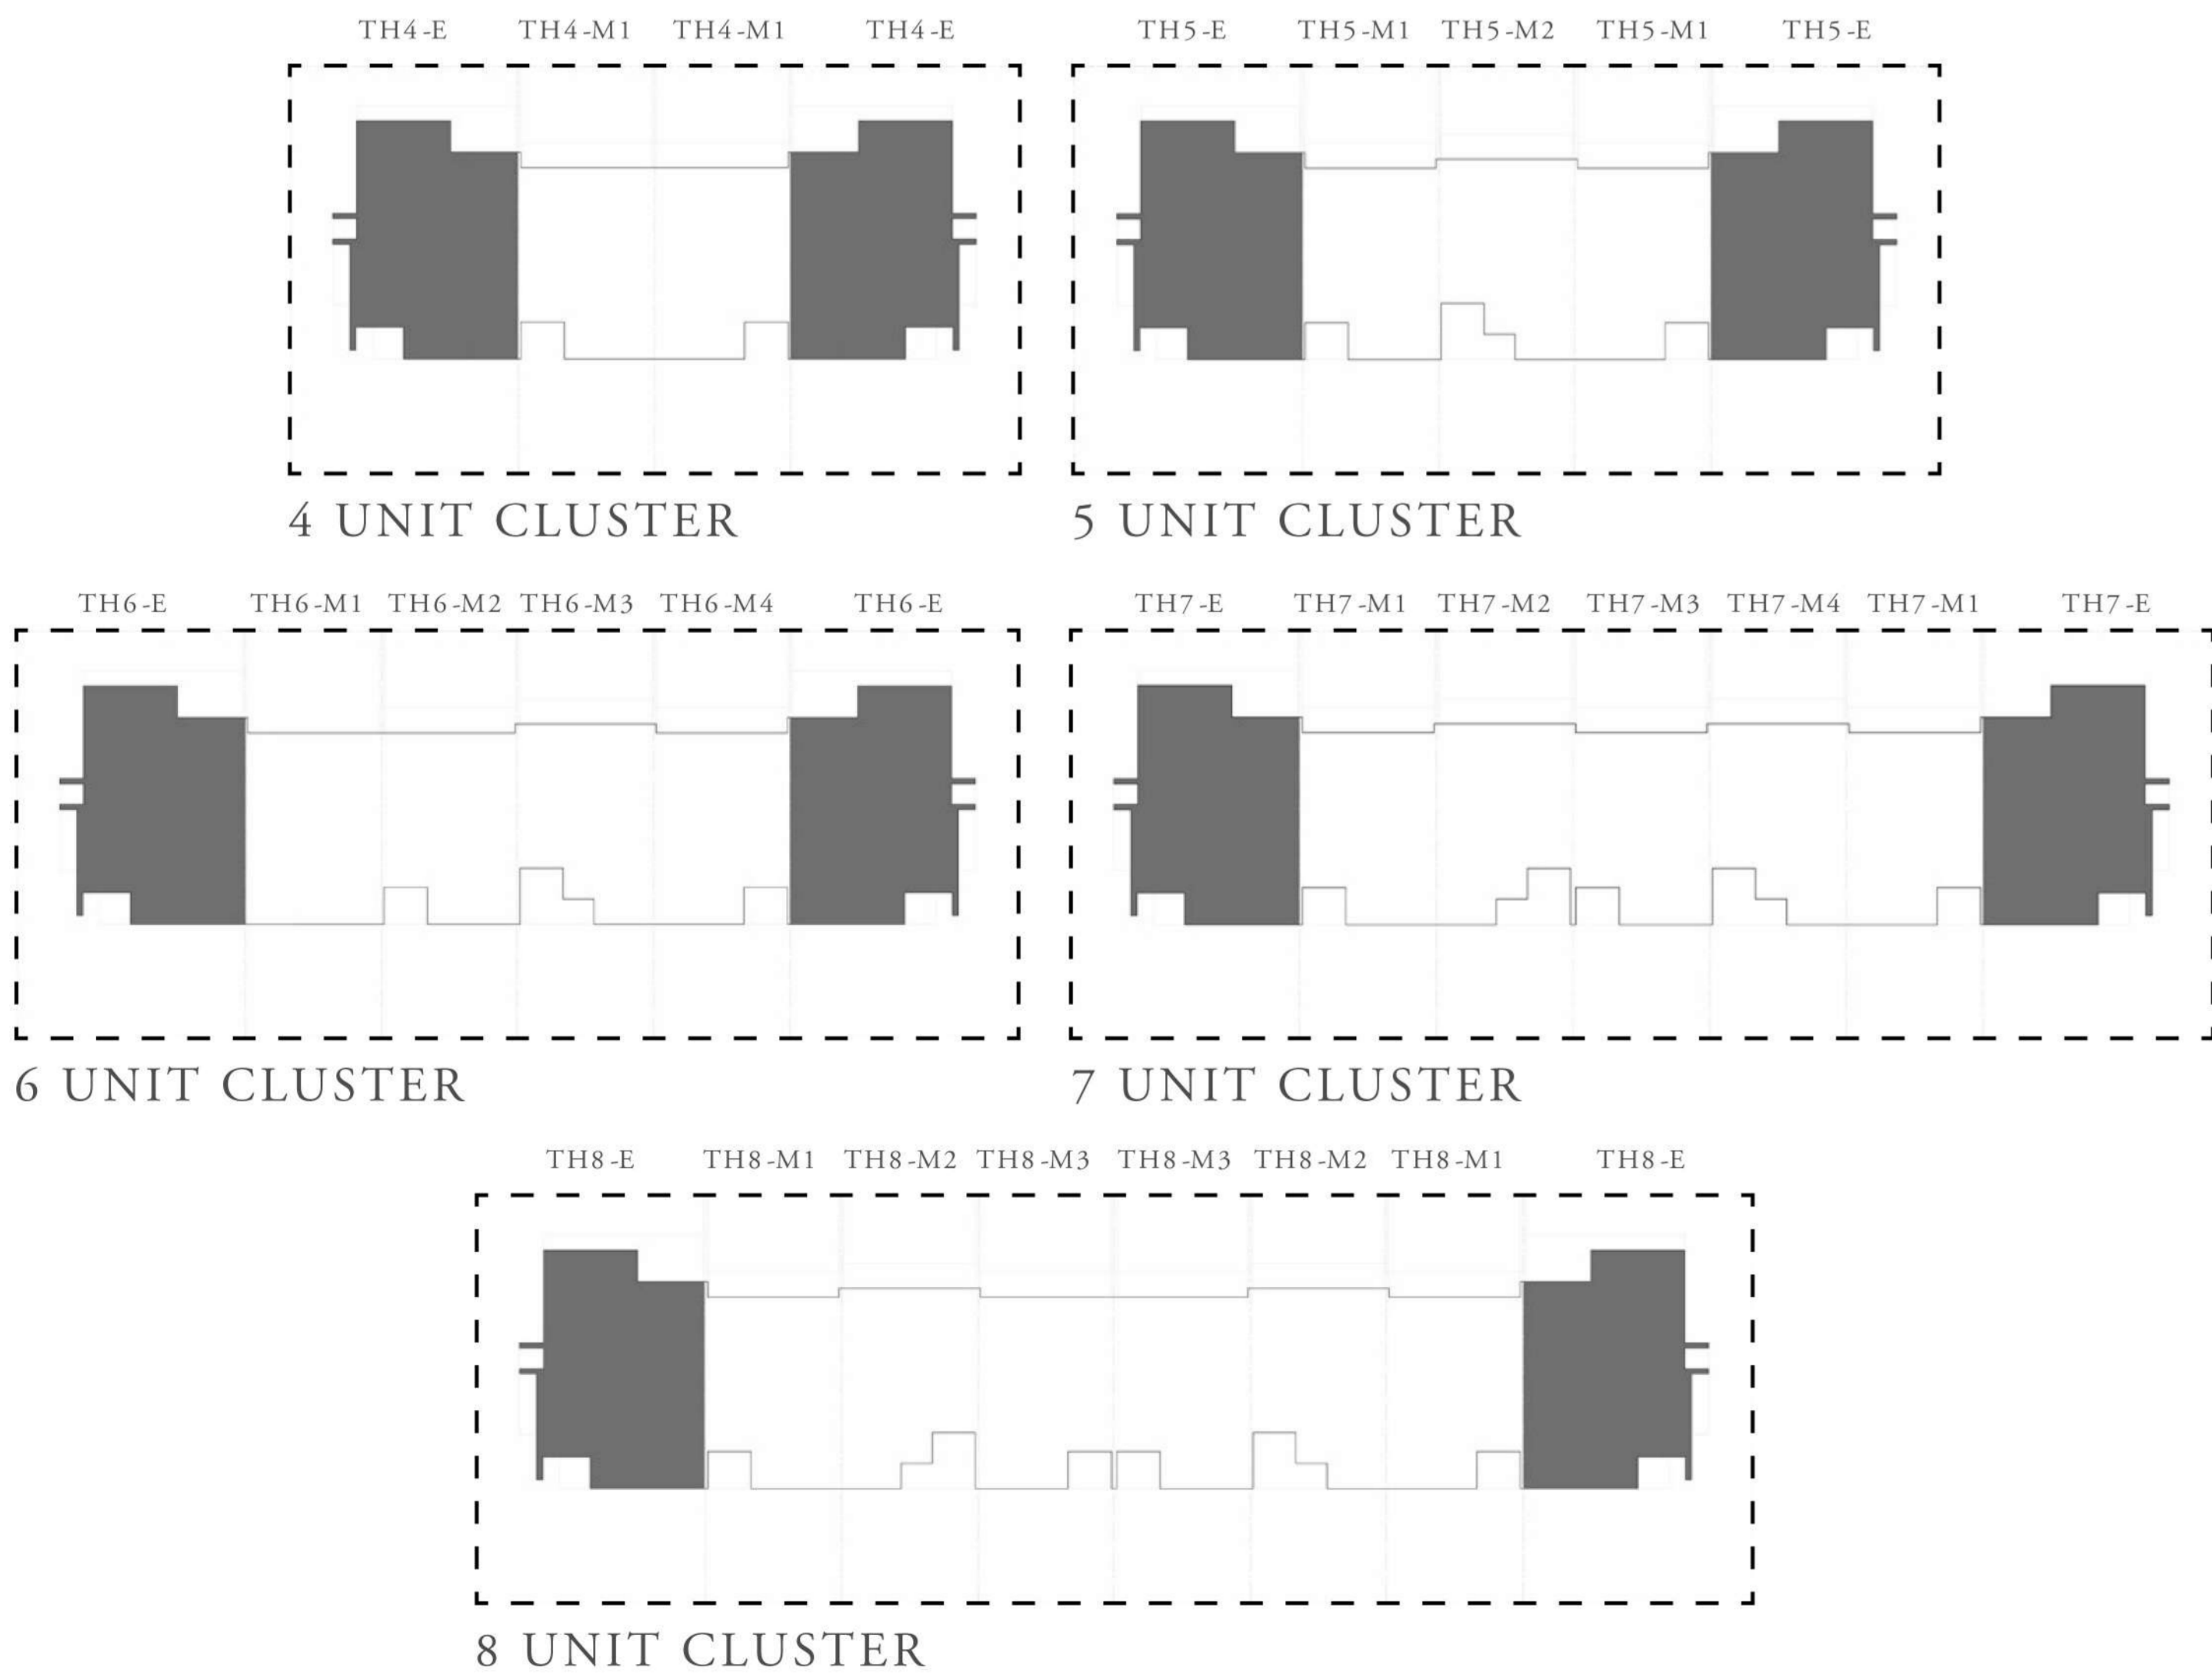

KEY PLAN

EXPO GOLF VILLAS 5

3 BEDROOM

TYPE B

UNIT	TOTAL AREA	
TH5-M2 TH6-M3 TH7-M4 TH8-M2	177.58 SQ.M	1,911.45 SQ.F
TH7-M2	177.53 SQ.M	1,910.92 SQ.F

KEY PLAN

EXPO GOLF VILLAS 5

4 BEDROOM

UNIT	TOTAL AREA	
TH4-E	210.36 SQ.M	2,264.29 SQ.F
TH5-E		
TH6-E		
TH7-E		
TH8-E		

KEY PLAN

EXPO GOLF VILLAS 5

3 BEDROOM

TYPE A

UNIT	TOTAL AREA	
TH4-M1	174.48 SQ.M	1,878.09 SQ.F
TH5-M1 TH6-M4 TH7-M1 TH8-M1	174.88 SQ.M	1,882.39 SQ.F
TH6-M1	174.47 SQ.M	1,877.98 SQ.F
TH6-M2 TH8-M3	174.68 SQ.M	1,880.24 SQ.F
TH7-M3	175.08 SQ.M	1,884.54 SQ.F

KEY PLAN

EXPO GOLF VILLAS 5

3 BEDROOM

TYPE B

UNIT	TOTAL AREA	
TH5-M2 TH6-M3 TH7-M4 TH8-M2	179.89 SQ.M	1,936.32 SQ.F
TH7-M2	179.91 SQ.M	1,936.53 SQ.F

KEY PLAN

EXPO GOLF VILLAS 5

4 BEDROOM