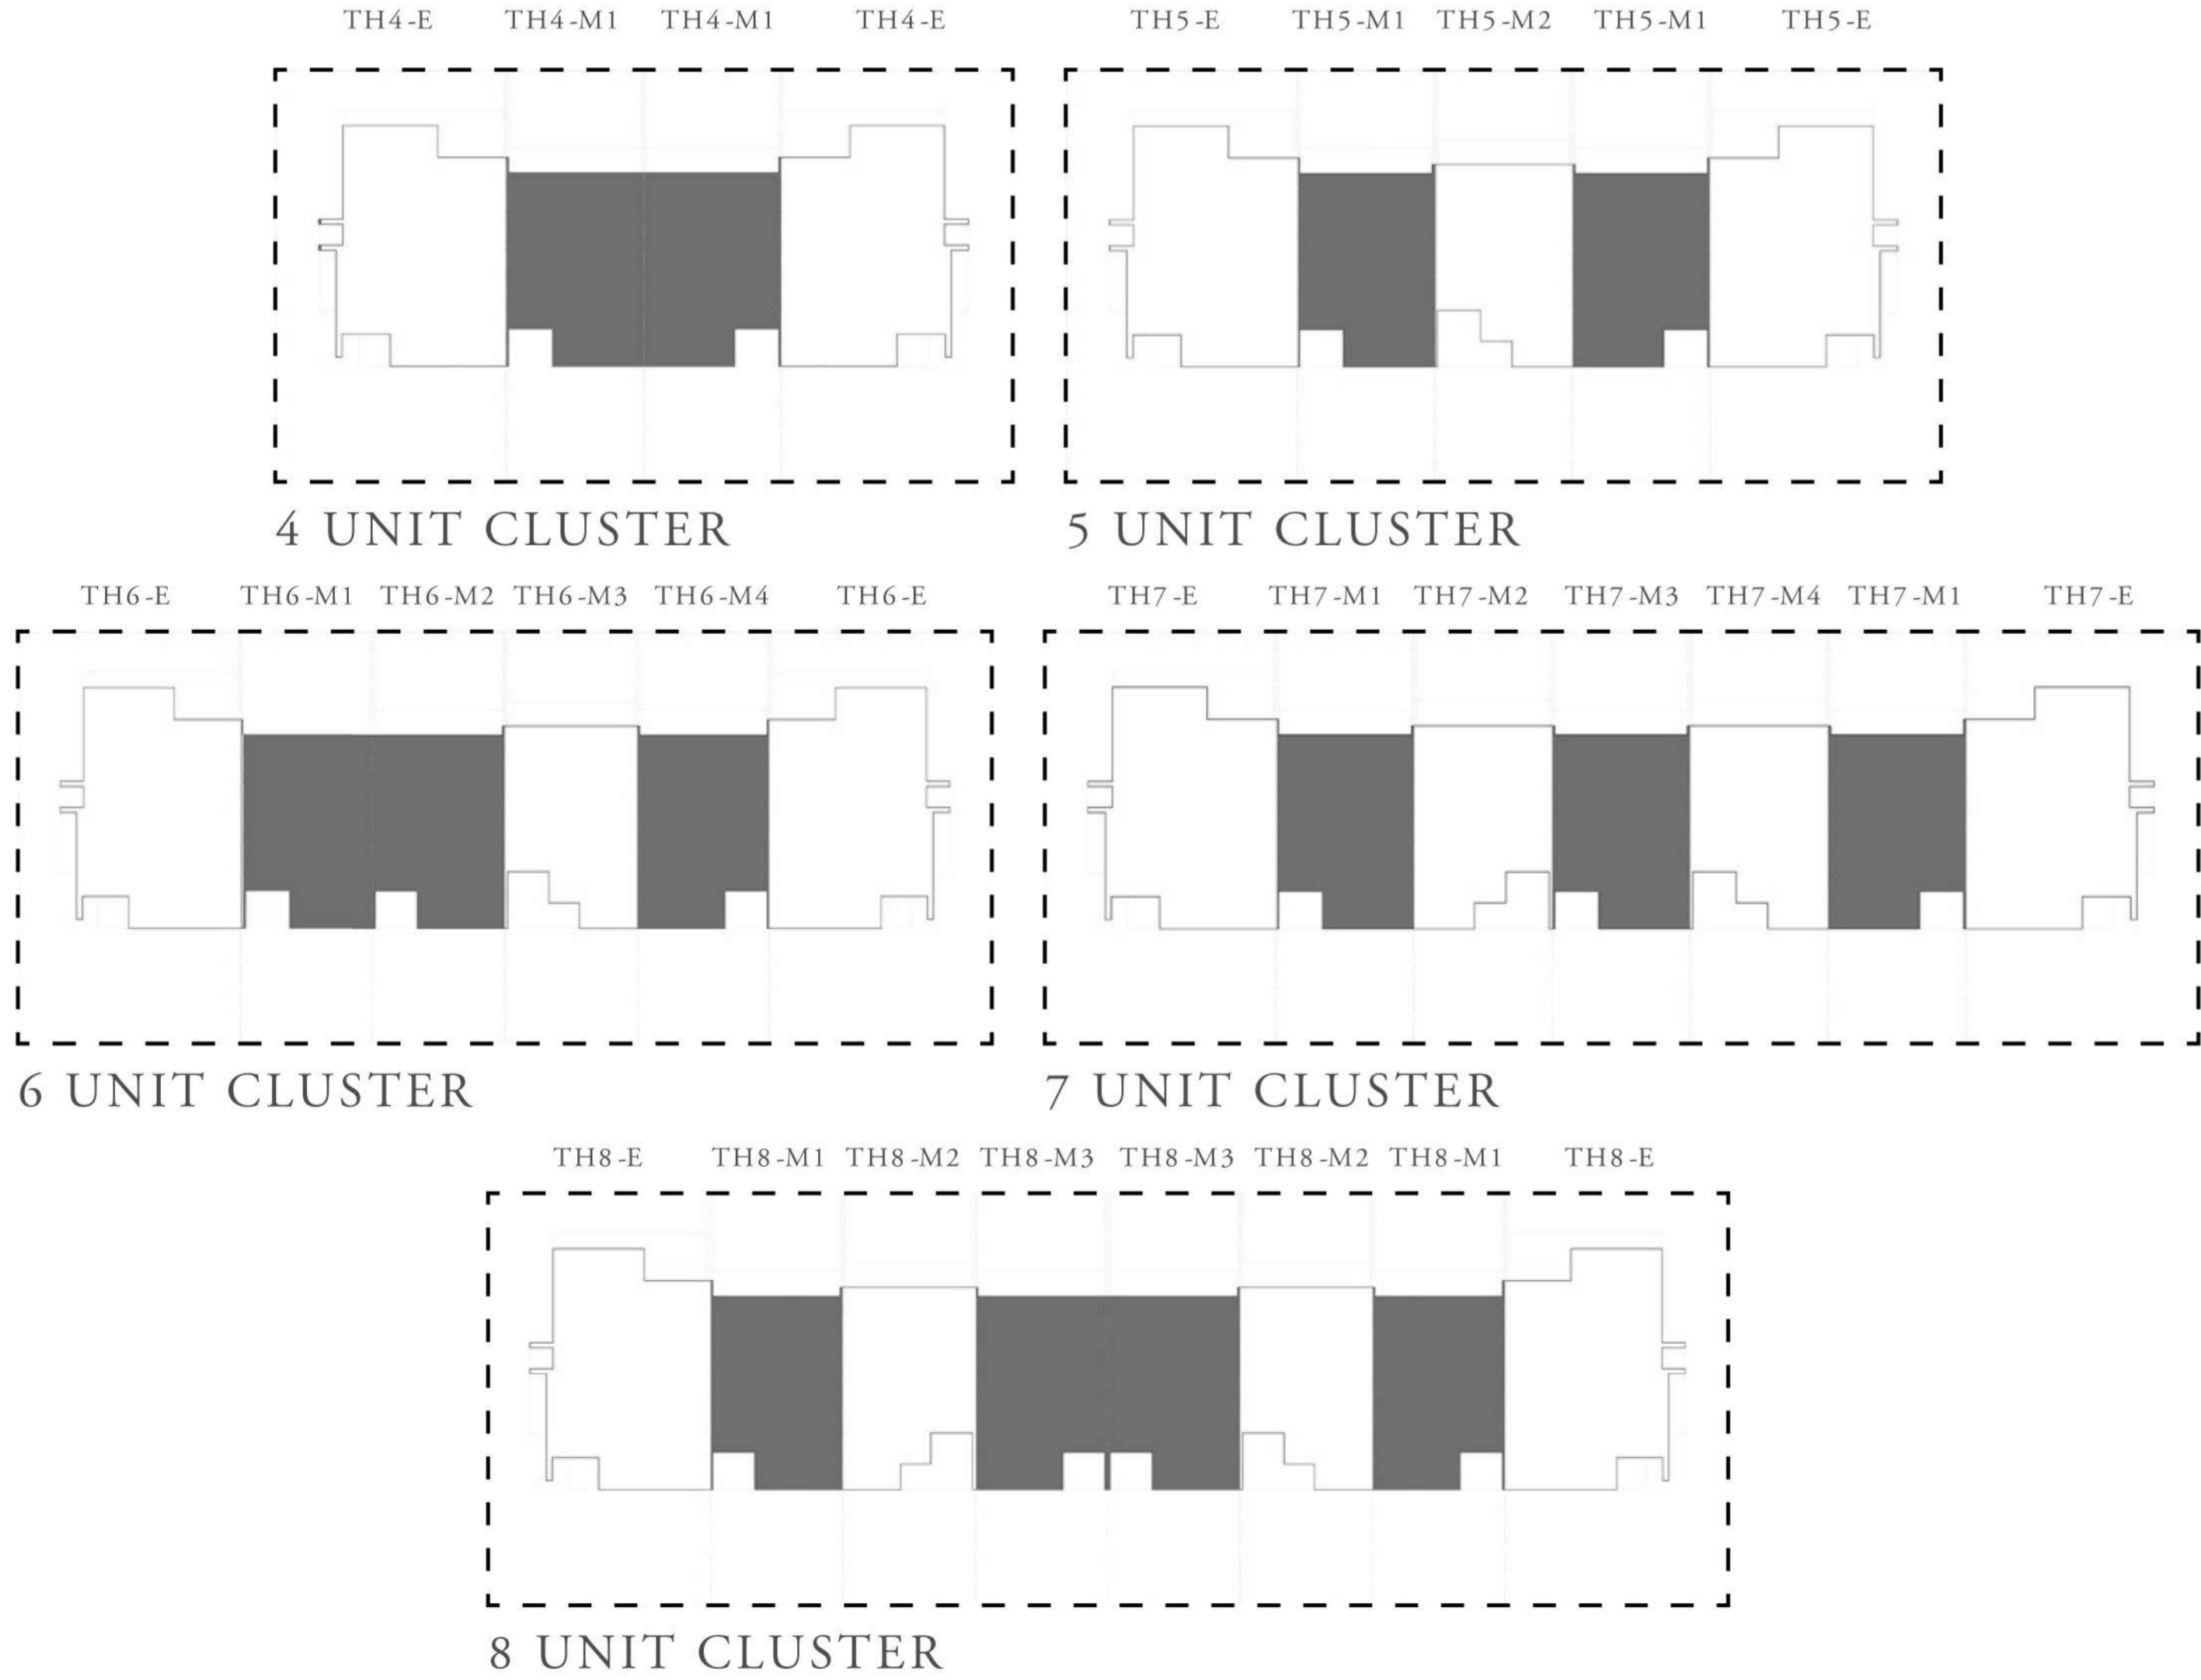

EXPO GOLF VILLAS 5

3 BEDROOM

TYPE A

UNIT	TOTAL AREA	
TH4-M1 TH6-M1 TH8-M3	175.42 SQ.M	1,888.20 SQ.F
TH5-M1 TH6-M4 TH7-M1 TH8-M1	175.61 SQ.M	1,890.25 SQ.F
TH6-M2	175.49 SQ.M	1,888.96 SQ.F
TH7-M3	175.62 SQ.M	1,890.36 SQ.F

KEY PLAN

EXPO GOLF VILLAS 5

3 BEDROOM

TYPE B

UNIT	TOTAL AREA	
TH5-M2 TH6-M3 TH7-M4 TH8-M2	177.58 SQ.M	1,911.45 SQ.F
TH7-M2	177.53 SQ.M	1,910.92 SQ.F

KEY PLAN

EXPO GOLF VILLAS 5

4 BEDROOM

UNIT	TOTAL AREA	
TH4-E	210.36 SQ.M	2,264.29 SQ.F
TH5-E		
TH6-E		
TH7-E		
TH8-E		

KEY PLAN

EXPO GOLF VILLAS 5

3 BEDROOM

TYPE A

UNIT	TOTAL AREA	
TH4-M1	174.48 SQ.M	1,878.09 SQ.F
TH5-M1 TH6-M4 TH7-M1 TH8-M1	174.88 SQ.M	1,882.39 SQ.F
TH6-M1	174.47 SQ.M	1,877.98 SQ.F
TH6-M2 TH8-M3	174.68 SQ.M	1,880.24 SQ.F
TH7-M3	175.08 SQ.M	1,884.54 SQ.F

KEY PLAN

EXPO GOLF VILLAS 5

3 BEDROOM

TYPE B

UNIT	TOTAL AREA	
TH5-M2 TH6-M3 TH7-M4 TH8-M2	179.89 SQ.M	1,936.32 SQ.F
TH7-M2	179.91 SQ.M	1,936.53 SQ.F

KEY PLAN

EXPO GOLF VILLAS 5

4 BEDROOM