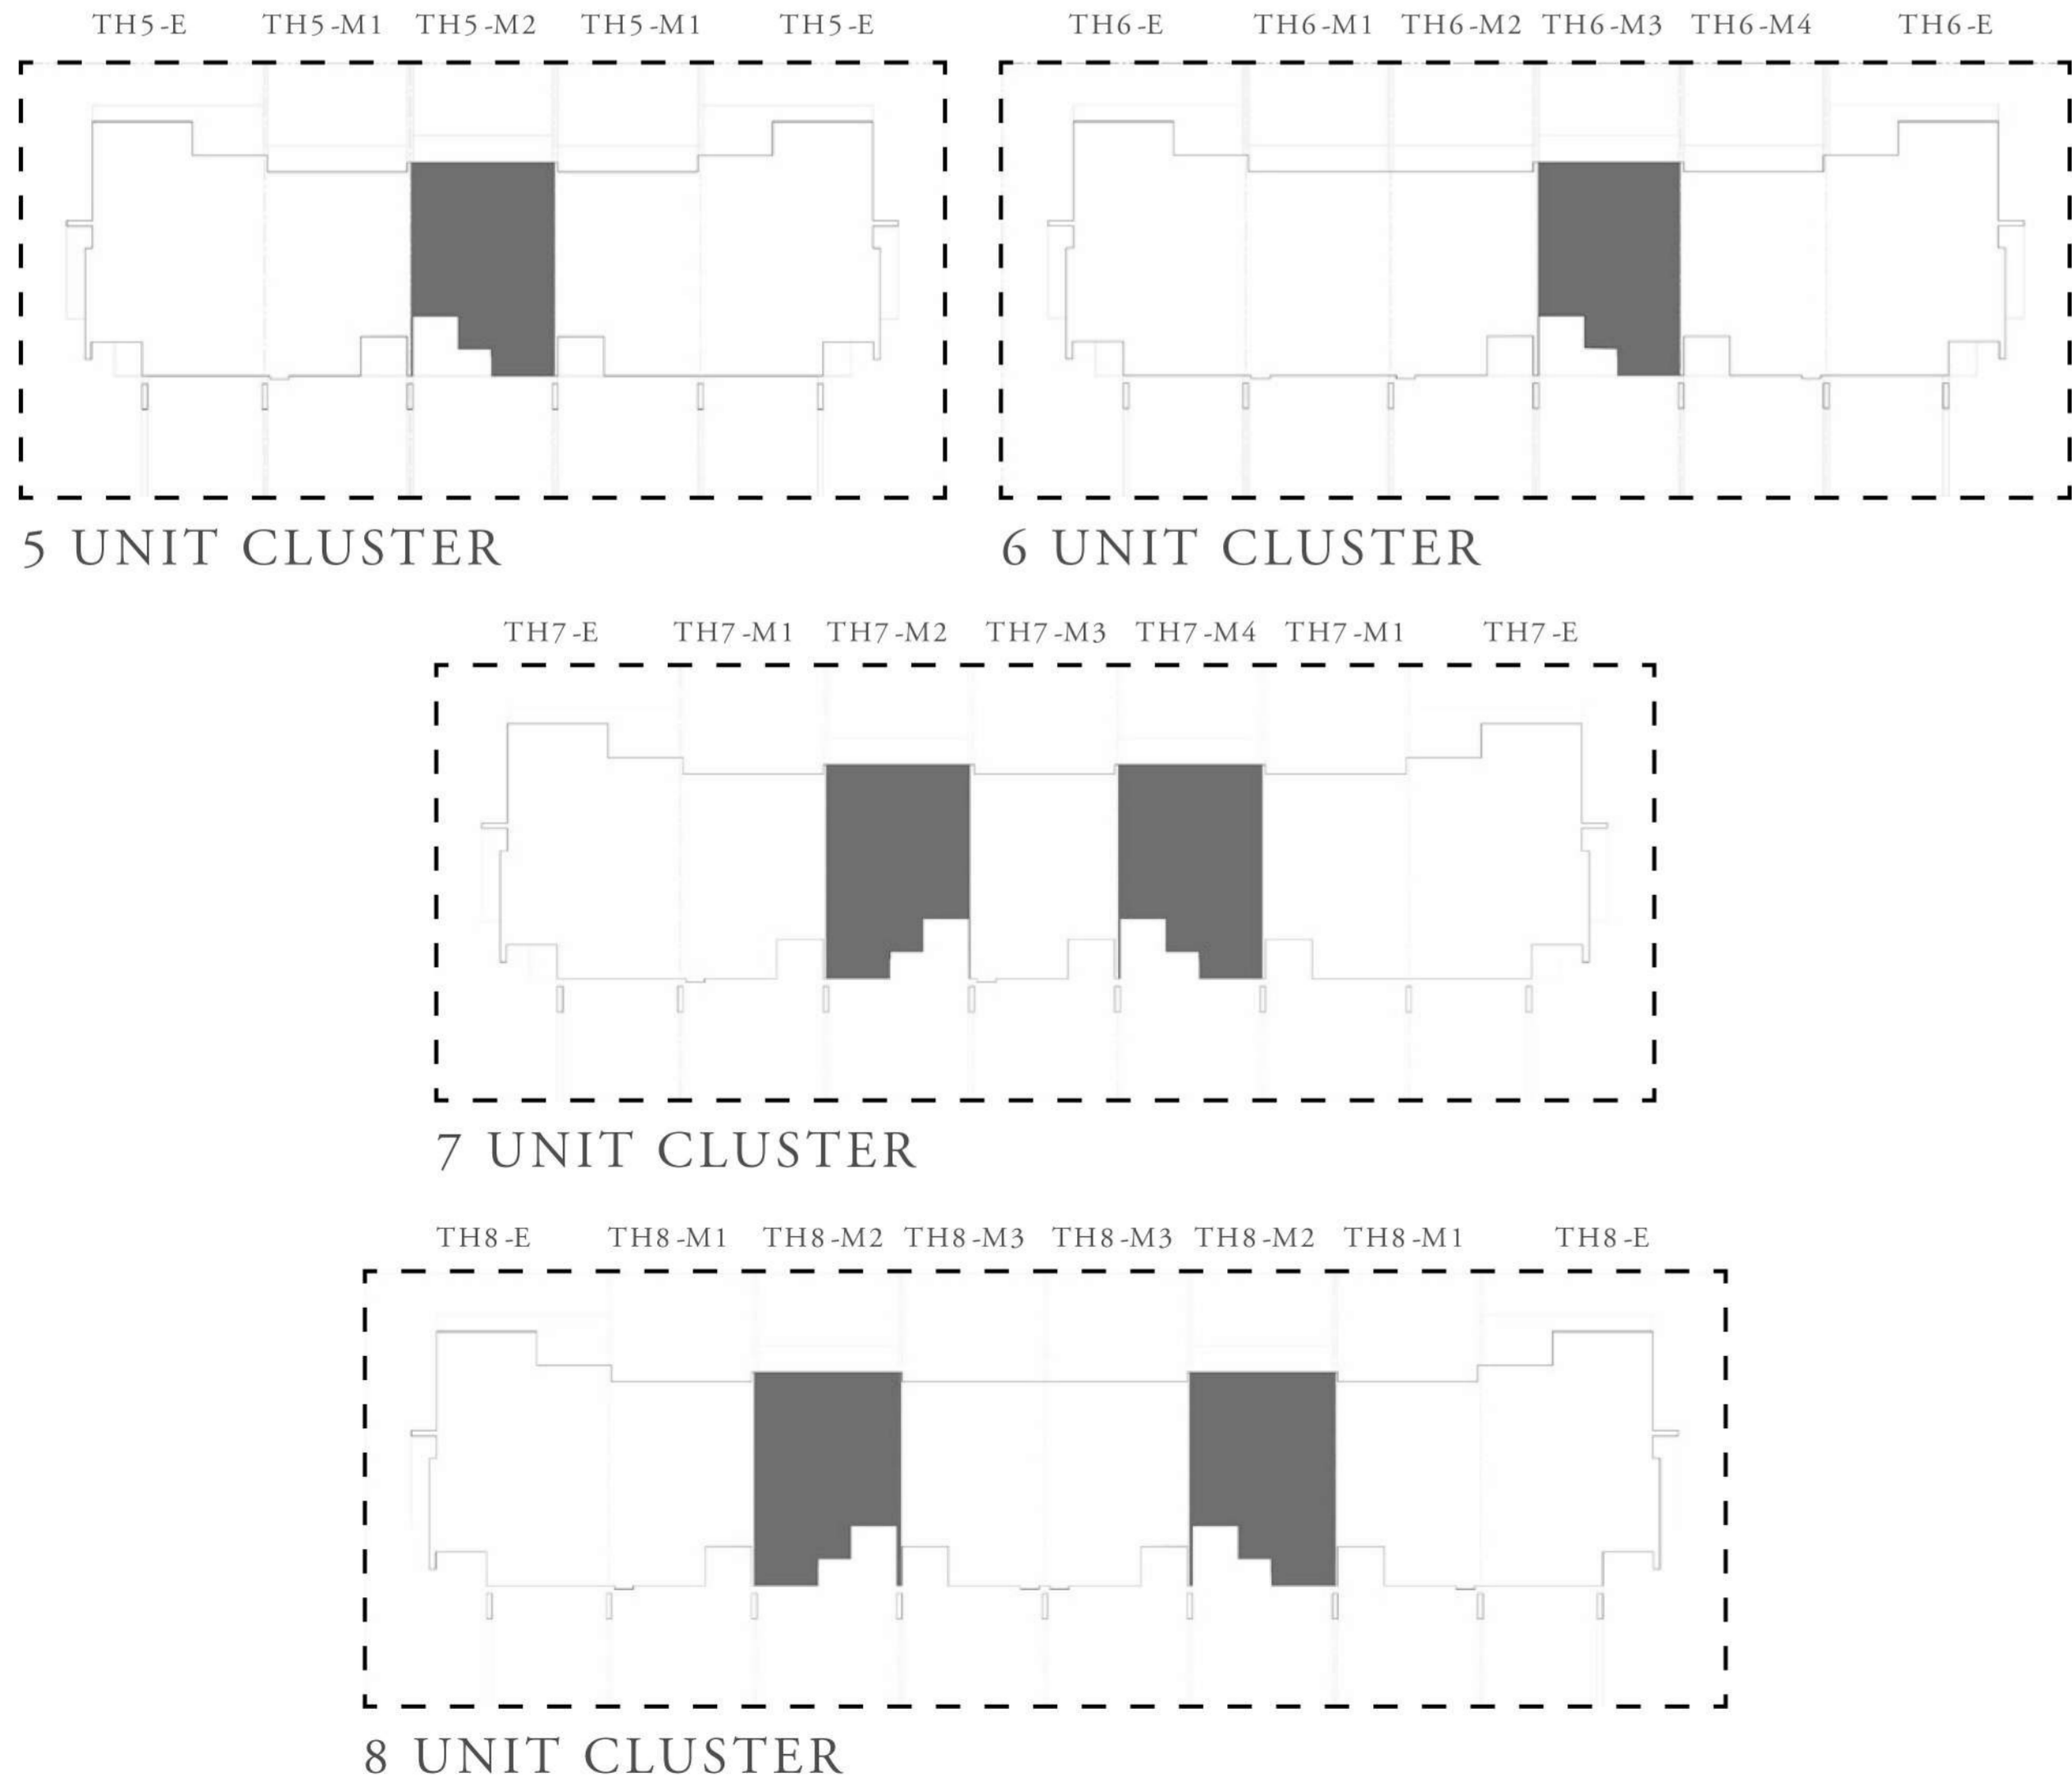

KEY PLAN

EXPO GOLF VILLAS 5

3 BEDROOM

TYPE B

UNIT	TOTAL AREA	
TH5-M2 TH6-M3 TH7-M4 TH8-M2	179.89 SQ.M	1,936.32 SQ.F
TH7-M2	179.91 SQ.M	1,936.53 SQ.F

KEY PLAN

EXPO GOLF VILLAS 5

4 BEDROOM