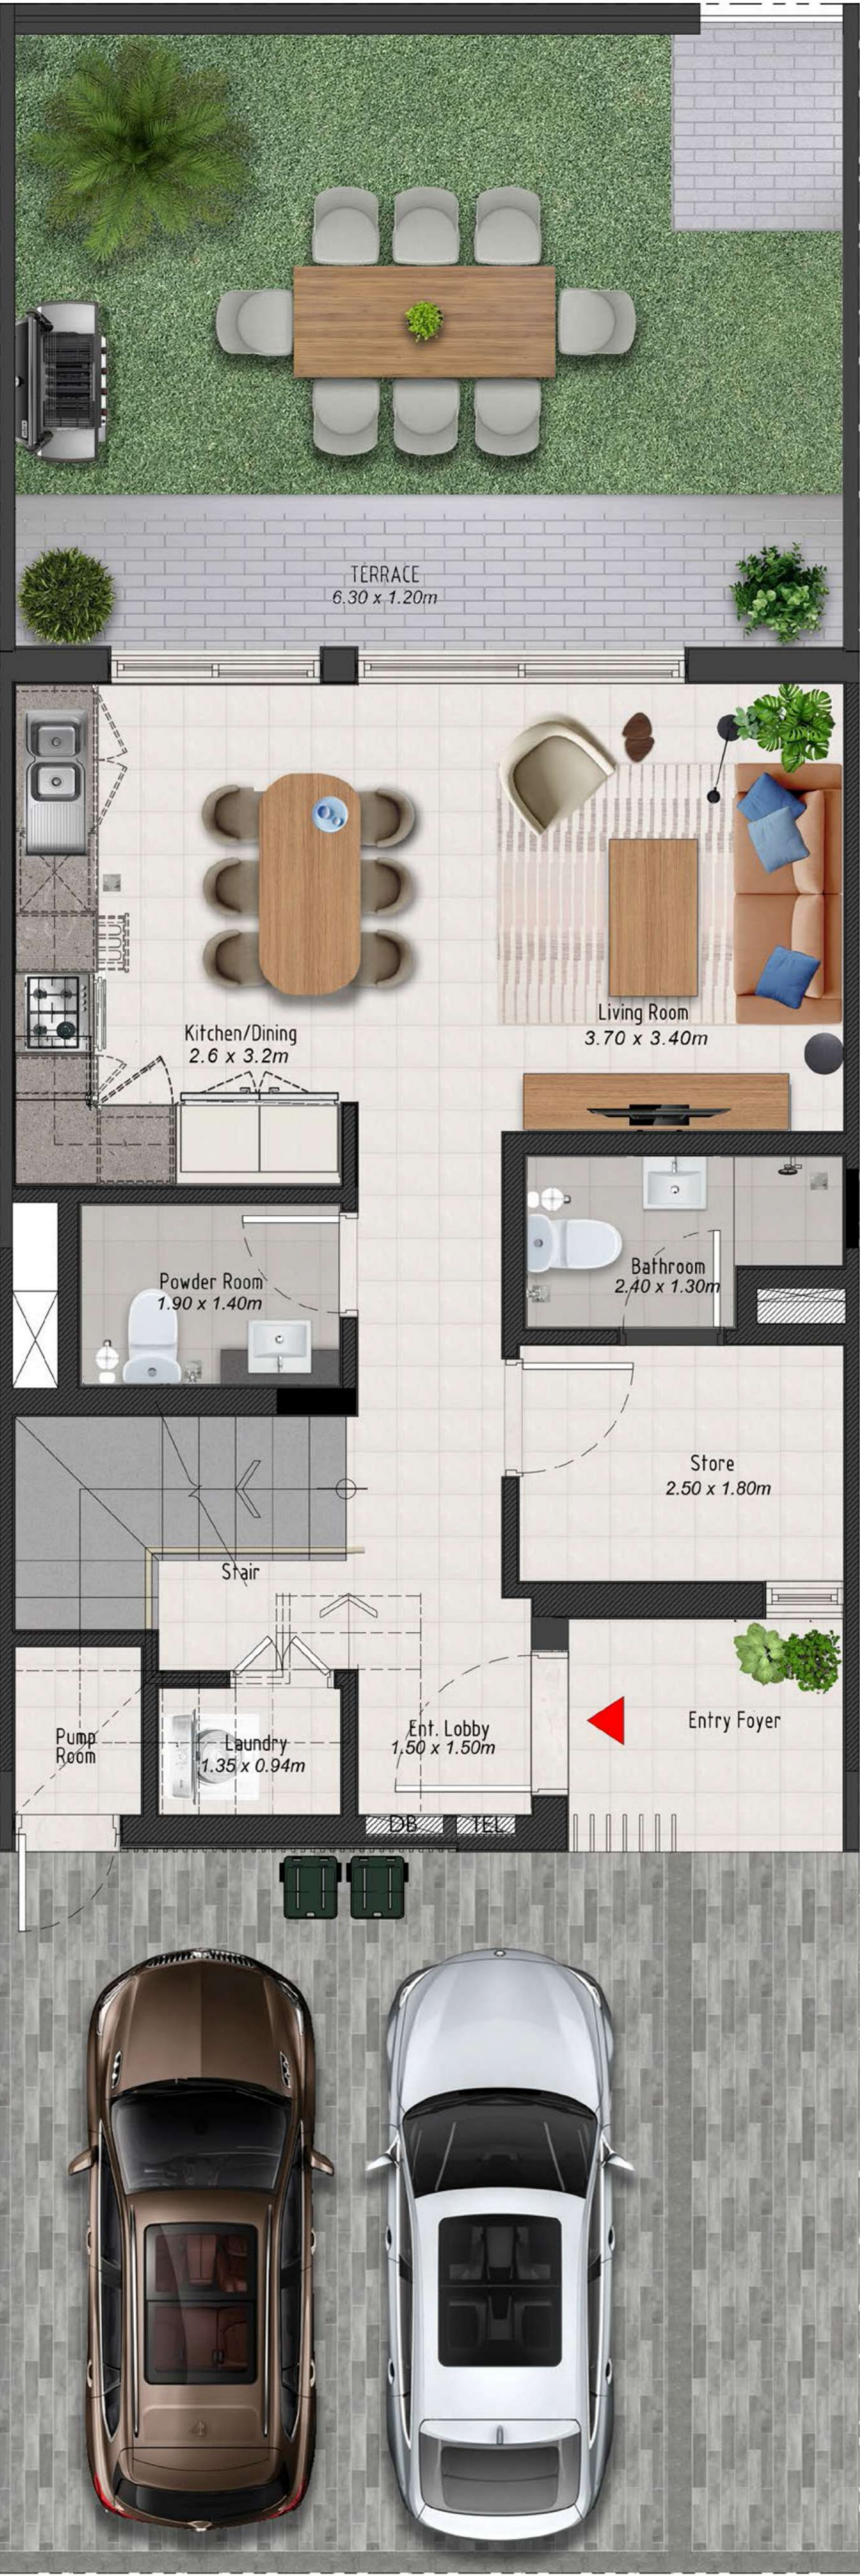

EXPO GOLF VILLAS 5

3 BEDROOM

TYPE A

UNIT	TOTAL AREA	
TH4-M1 TH6-M1 TH8-M3	175.42 SQ.M	1,888.20 SQ.F
TH5-M1 TH6-M4 TH7-M1 TH8-M1	175.61 SQ.M	1,890.25 SQ.F
TH6-M2	175.49 SQ.M	1,888.96 SQ.F
TH7-M3	175.62 SQ.M	1,890.36 SQ.F

KEY PLAN

EXPO GOLF VILLAS 5

3 BEDROOM

TYPE B

UNIT	TOTAL AREA	
TH5-M2 TH6-M3 TH7-M4 TH8-M2	177.58 SQ.M	1,911.45 SQ.F
TH7-M2	177.53 SQ.M	1,910.92 SQ.F

KEY PLAN

EXPO GOLF VILLAS 5

4 BEDROOM