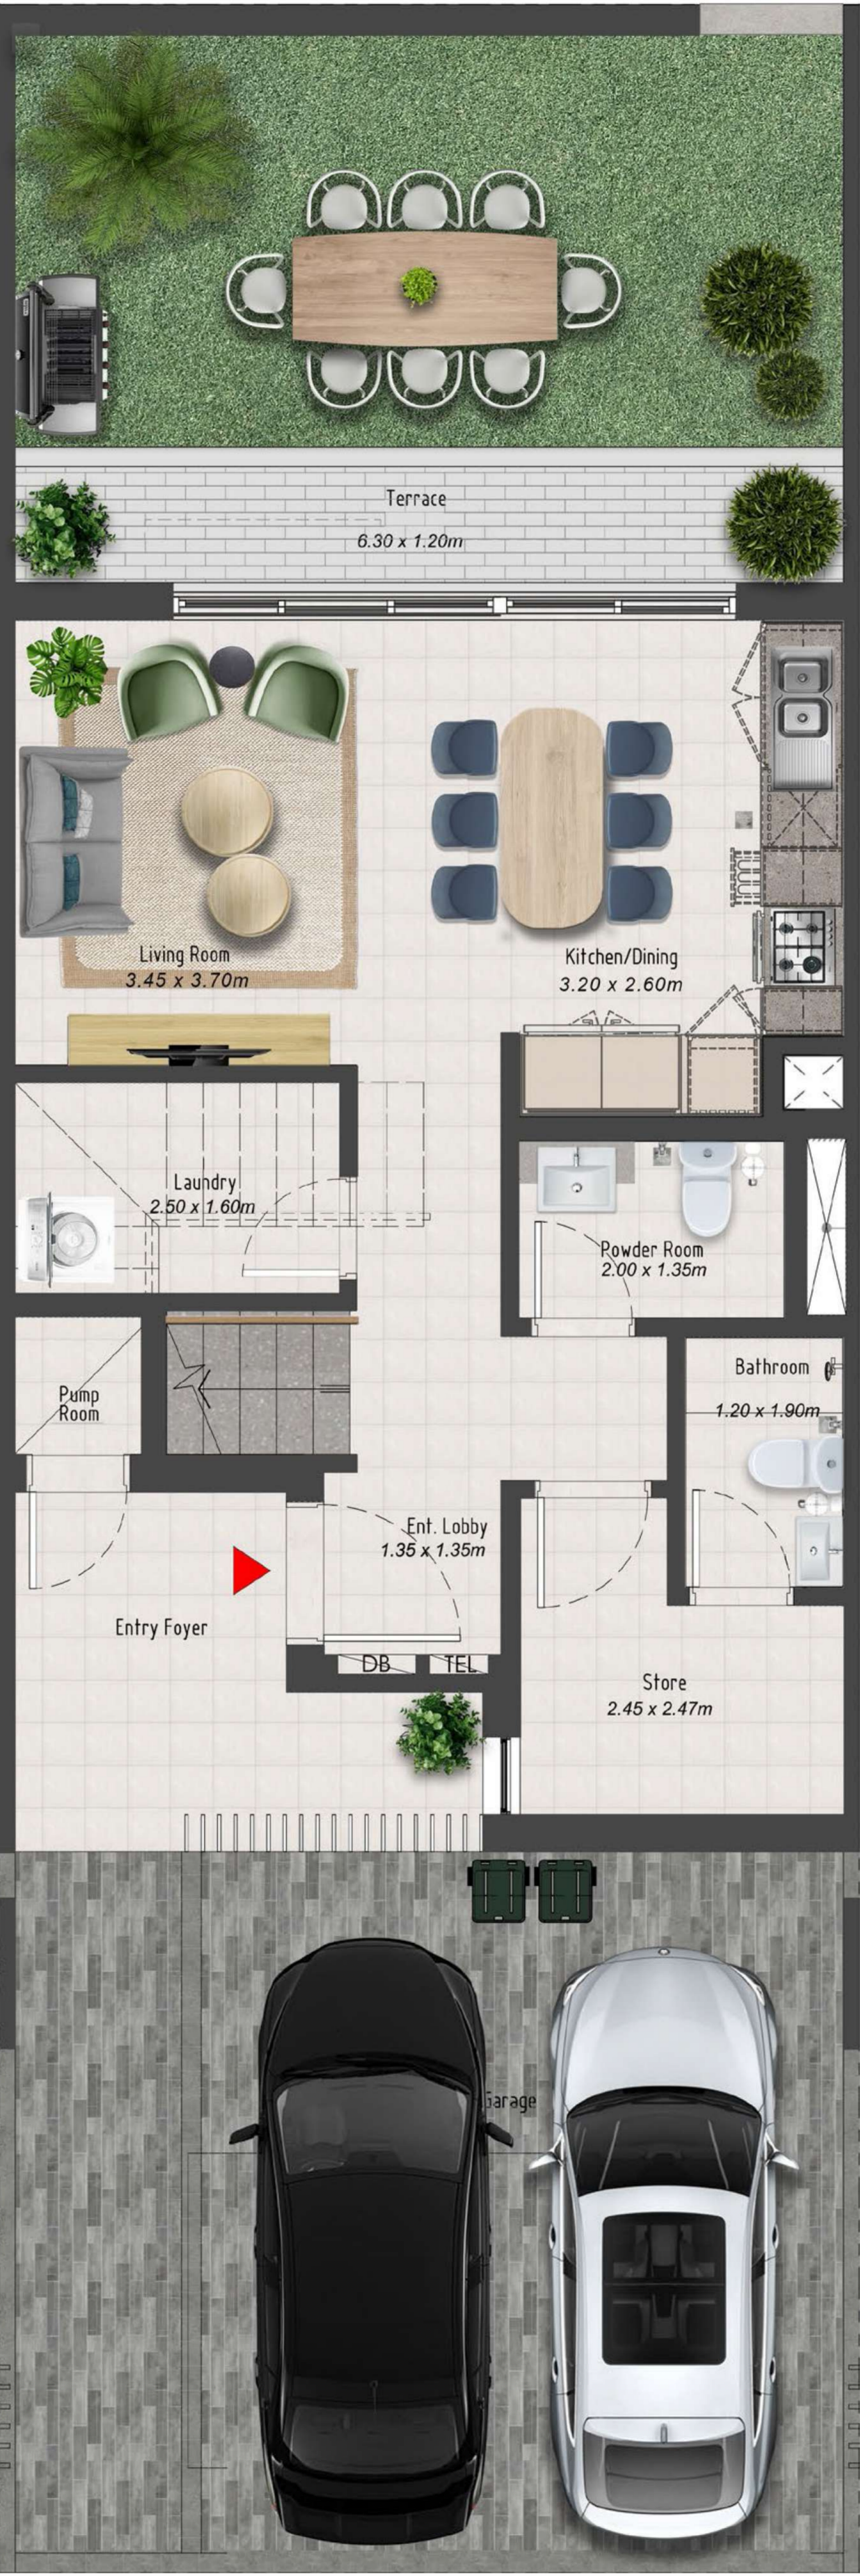

KEY PLAN

EXPO GOLF VILLAS 5

3 BEDROOM

TYPE B

UNIT	TOTAL AREA	
TH5-M2 TH6-M3 TH7-M4 TH8-M2	179.89 SQ.M	1,936.32 SQ.F
TH7-M2	179.91 SQ.M	1,936.53 SQ.F

KEY PLAN

EXPO GOLF VILLAS 5

4 BEDROOM