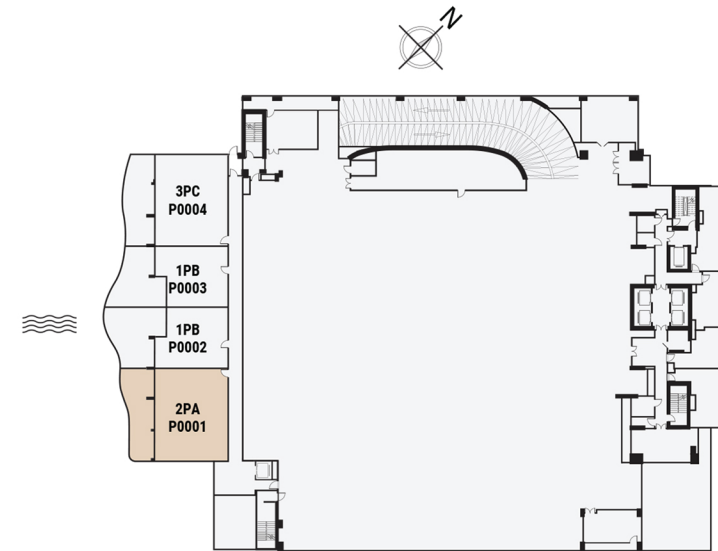

# 1 BEDROOM

The Podium Simplexes | Type PB | Unit P0002

Apartment Area	78.44 m <sup>2</sup>	844.32 ft <sup>2</sup>
Balcony Area	59.14 m <sup>2</sup>	636.58 ft <sup>2</sup>
<b>Total Area</b>	<b>137.58 m<sup>2</sup></b>	<b>1,480.90 ft<sup>2</sup></b>

Ground Floor

2 BEDROOM

The Podium Simplexes | Type PA | Unit P0001

Apartment Area	128.02 m <sup>2</sup>	1,377.99 ft <sup>2</sup>
Balcony Area	50.71 m <sup>2</sup>	545.84 ft <sup>2</sup>
<b>Total Area</b>	<b>178.73 m<sup>2</sup></b>	<b>1,923.83 ft<sup>2</sup></b>

Ground Floor