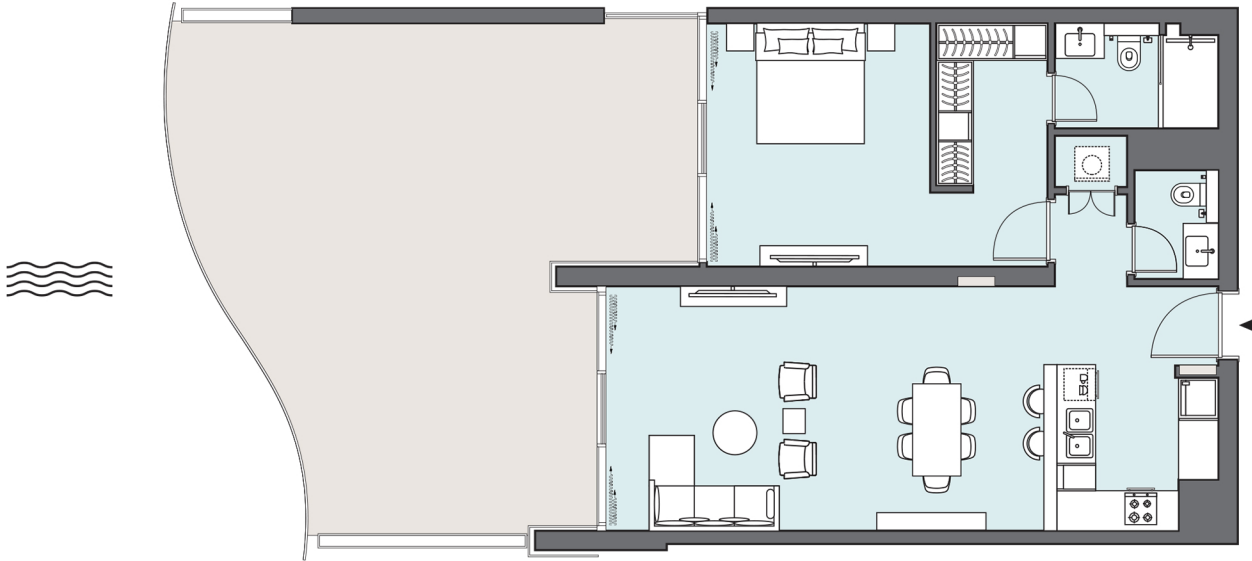

# 1 BEDROOM

The Podium Simplexes | Type PB | Unit P0002

Apartment Area	78.44 m <sup>2</sup>	844.32 ft <sup>2</sup>
Balcony Area	59.14 m <sup>2</sup>	636.58 ft <sup>2</sup>
<b>Total Area</b>	<b>137.58 m<sup>2</sup></b>	<b>1,480.90 ft<sup>2</sup></b>

Ground Floor

2 BEDROOM

The Podium Simplexes | Type PA | Unit P0001

Apartment Area	128.02 m <sup>2</sup>	1,377.99 ft <sup>2</sup>
Balcony Area	50.71 m <sup>2</sup>	545.84 ft <sup>2</sup>
<b>Total Area</b>	<b>178.73 m<sup>2</sup></b>	<b>1,923.83 ft<sup>2</sup></b>

Ground Floor