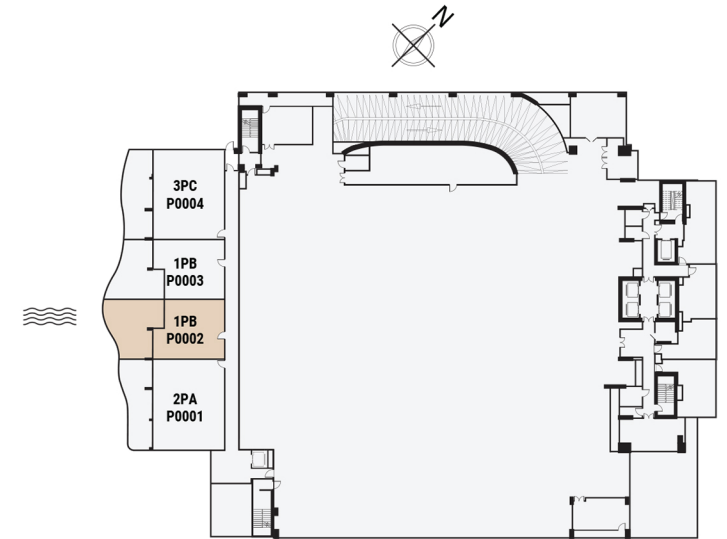

# 1 BEDROOM

The Podium Simplexes | Type PB | Unit P0002

Apartment Area	78.44 m <sup>2</sup>	844.32 ft <sup>2</sup>
Balcony Area	59.14 m <sup>2</sup>	636.58 ft <sup>2</sup>
<b>Total Area</b>	<b>137.58 m<sup>2</sup></b>	<b>1,480.90 ft<sup>2</sup></b>

Ground Floor

2 BEDROOM

The Podium Simplexes | Type PA | Unit P0001

Apartment Area	128.02 m <sup>2</sup>	1,377.99 ft <sup>2</sup>
Balcony Area	50.71 m <sup>2</sup>	545.84 ft <sup>2</sup>
<b>Total Area</b>	<b>178.73 m<sup>2</sup></b>	<b>1,923.83 ft<sup>2</sup></b>

Ground Floor