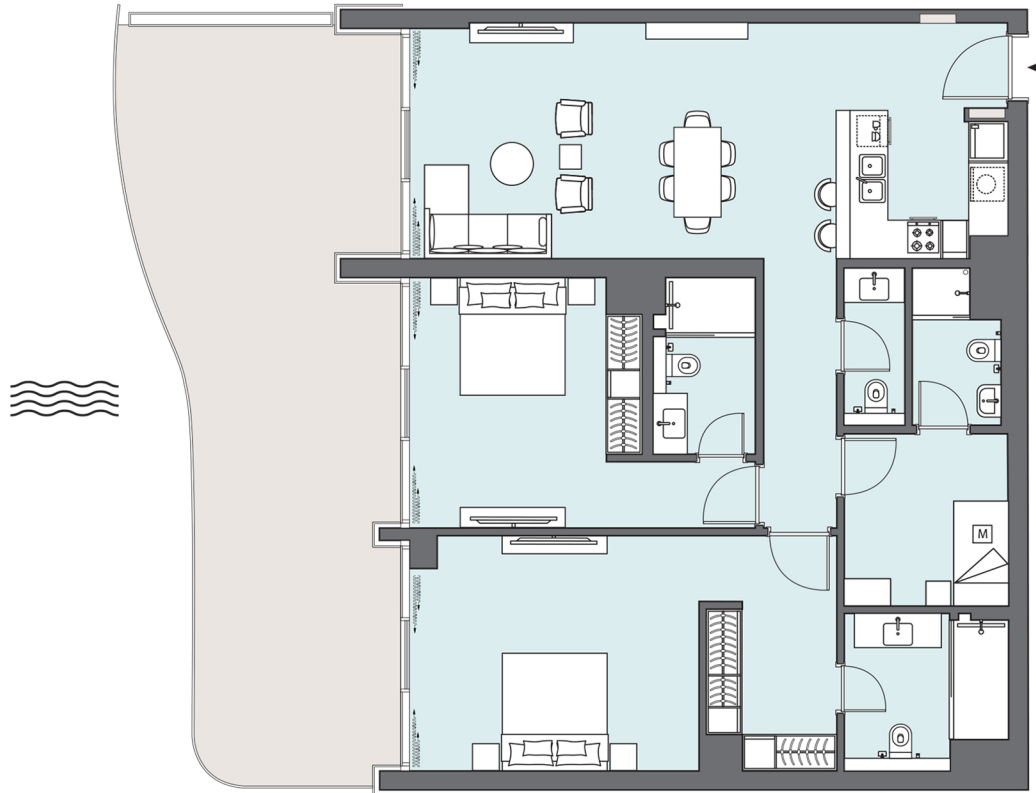

# 1 BEDROOM

The Podium Simplexes | Type PB | Unit P0002

Apartment Area	78.44 m <sup>2</sup>	844.32 ft <sup>2</sup>
Balcony Area	59.14 m <sup>2</sup>	636.58 ft <sup>2</sup>
<b>Total Area</b>	<b>137.58 m<sup>2</sup></b>	<b>1,480.90 ft<sup>2</sup></b>

Ground Floor

2 BEDROOM

The Podium Simplexes | Type PA | Unit P0001

Apartment Area	128.02 m <sup>2</sup>	1,377.99 ft <sup>2</sup>
Balcony Area	50.71 m <sup>2</sup>	545.84 ft <sup>2</sup>
<b>Total Area</b>	<b>178.73 m<sup>2</sup></b>	<b>1,923.83 ft<sup>2</sup></b>

Ground Floor