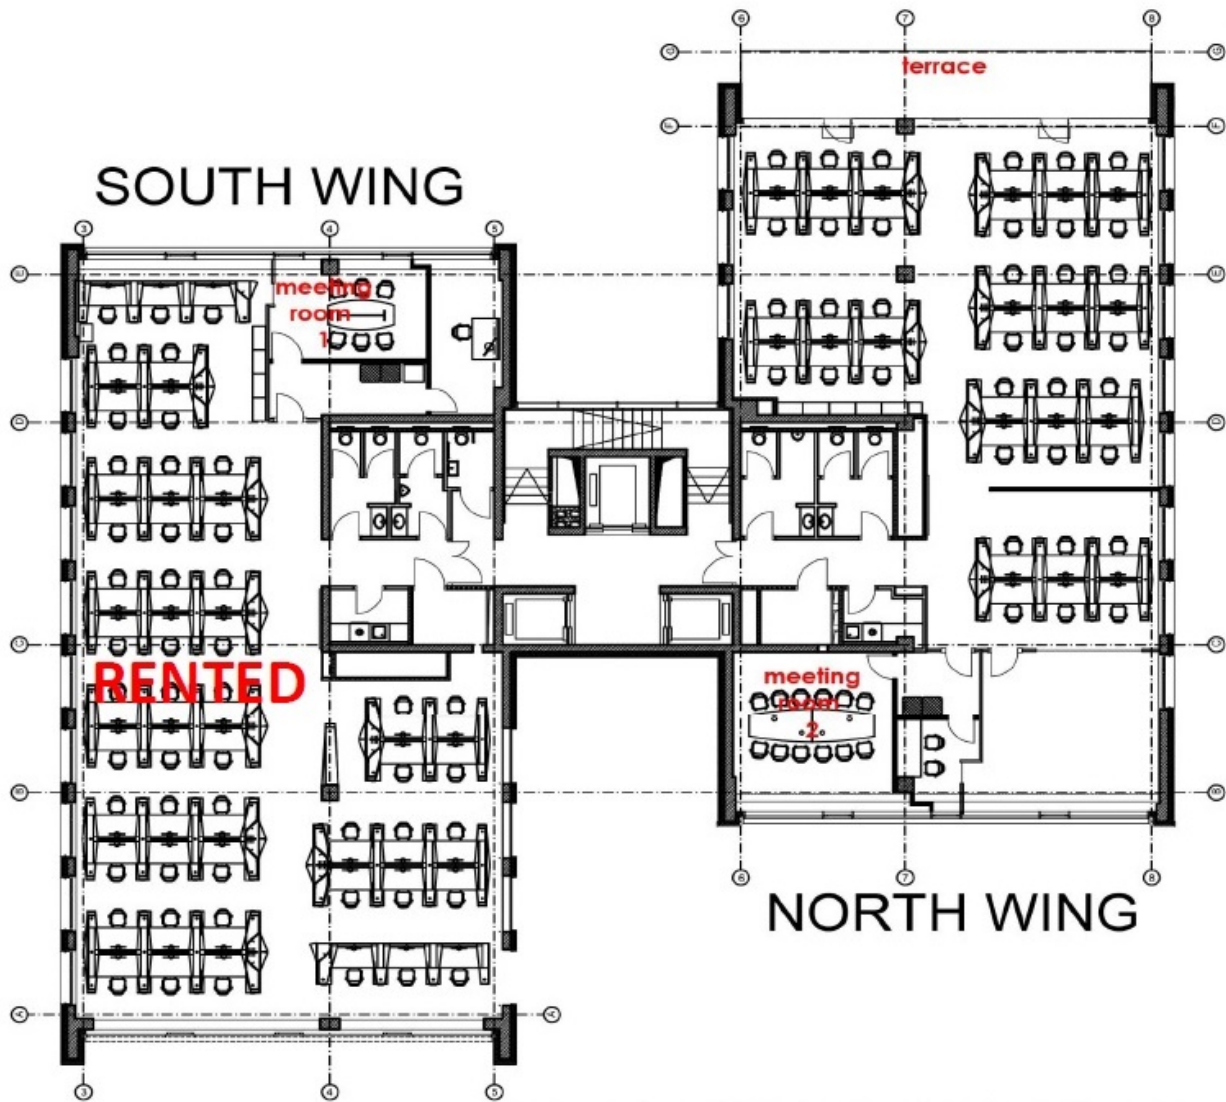

SOUTH WING

terrace

RENTED

NORTH WING

OPEN SPACE LAYOUT
OFFICE LEASABLE AREA 724.80 sq.m.
o/w TERRACE 29.7 sq.m.
NORTH WING 363.70 sq.m.
SOUTH WING 361.10 sq.m.

5th OFFICE FLOOR PLAN

5th OFFICE FLOOR PLAN

DESKS LAYOUT
OFFICE LEASABLE AREA 724.80 sq.m.
o/w TERRACE 29.7 sq.m.
NORTH WING 363.70 sq.m.
SOUTH WING 361.10 sq.m.
WORKING POSITIONS - 87
MEETING ROOM 1 - 6 people
MEETING ROOM 2 - 12 people