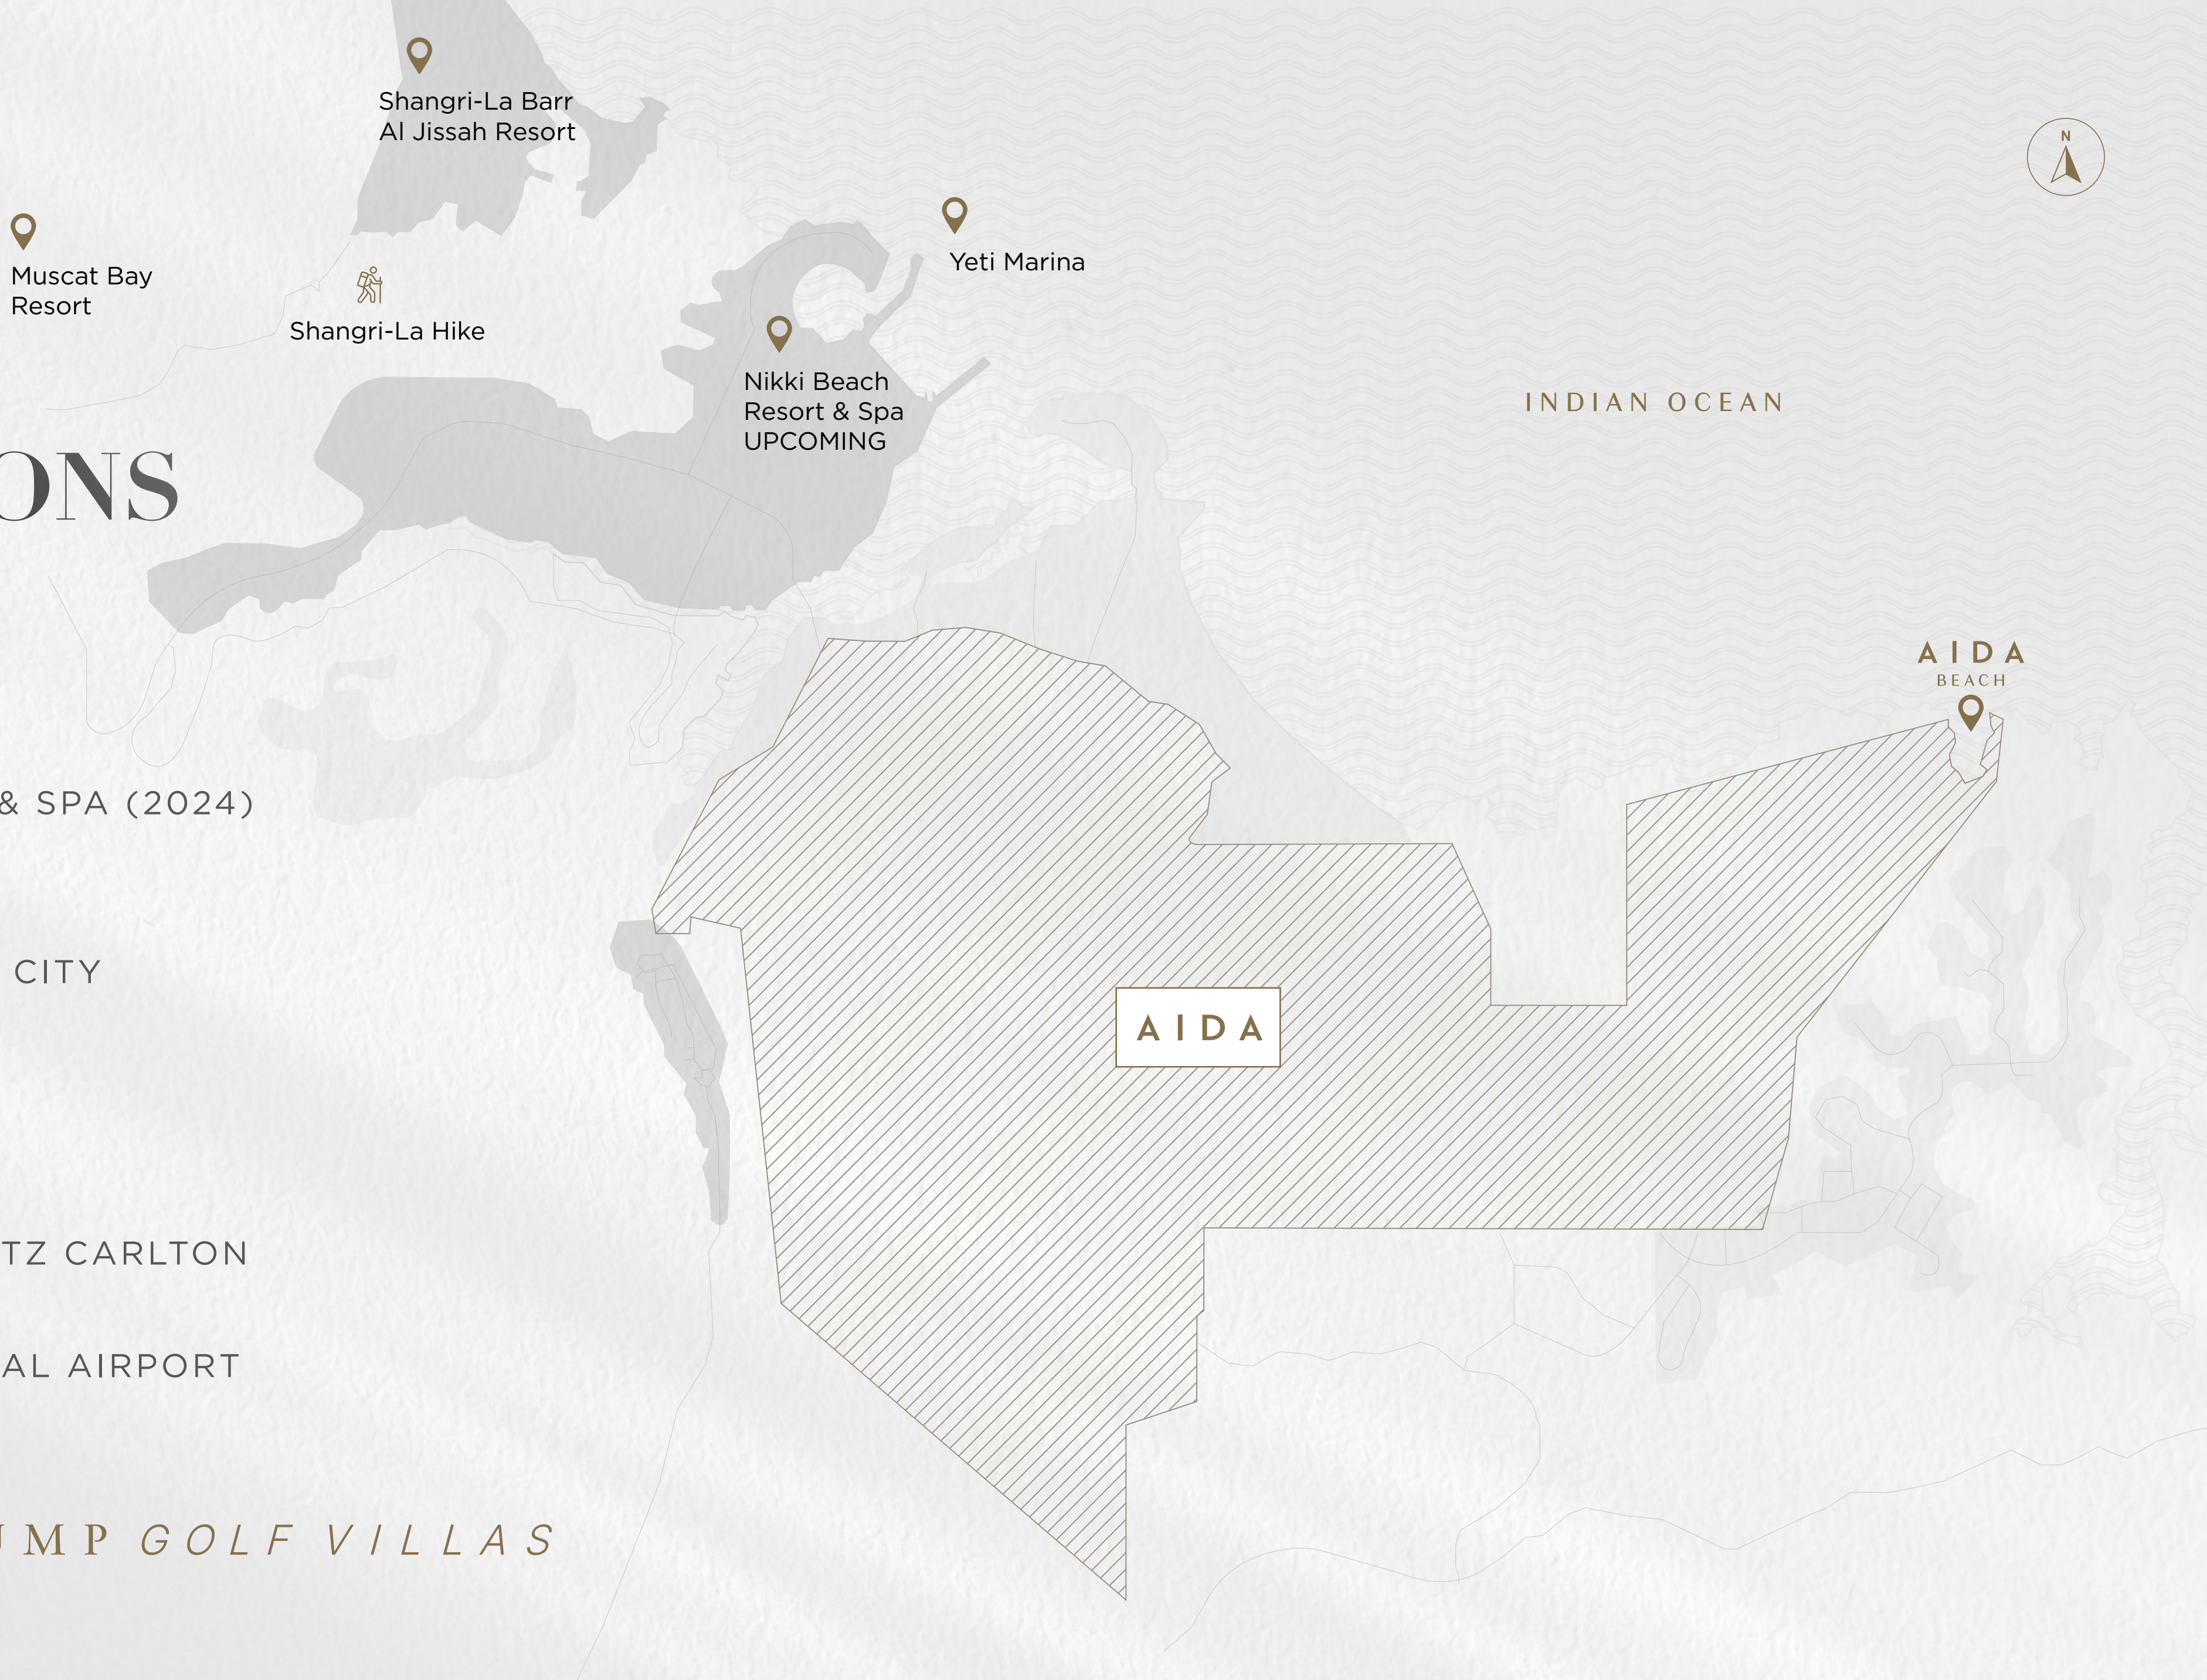

Key
DESTINATIONS
WITHIN MINUTES

- 1 MN NIKKI BEACH RESORT & SPA (2024)
- 2 MN YITI BEACH
- 5 MN YENKIT BEACH
- 5 MN MARINA SUSTAINABLE CITY
- 7 MN SHANGRI-LA HIKE
- 7 MN MUSCAT BAY
- 7 MN JUMEIRAH MUSCAT
- 7 MN SHANGRI-LA RESORT
- 8 MN AL BUSTAN PALACE RITZ CARLTON
- 10 MN MUTRAH / CBD
- 25 MN MUSCAT INTERNATIONAL AIRPORT

TRUMP GOLF VILLAS