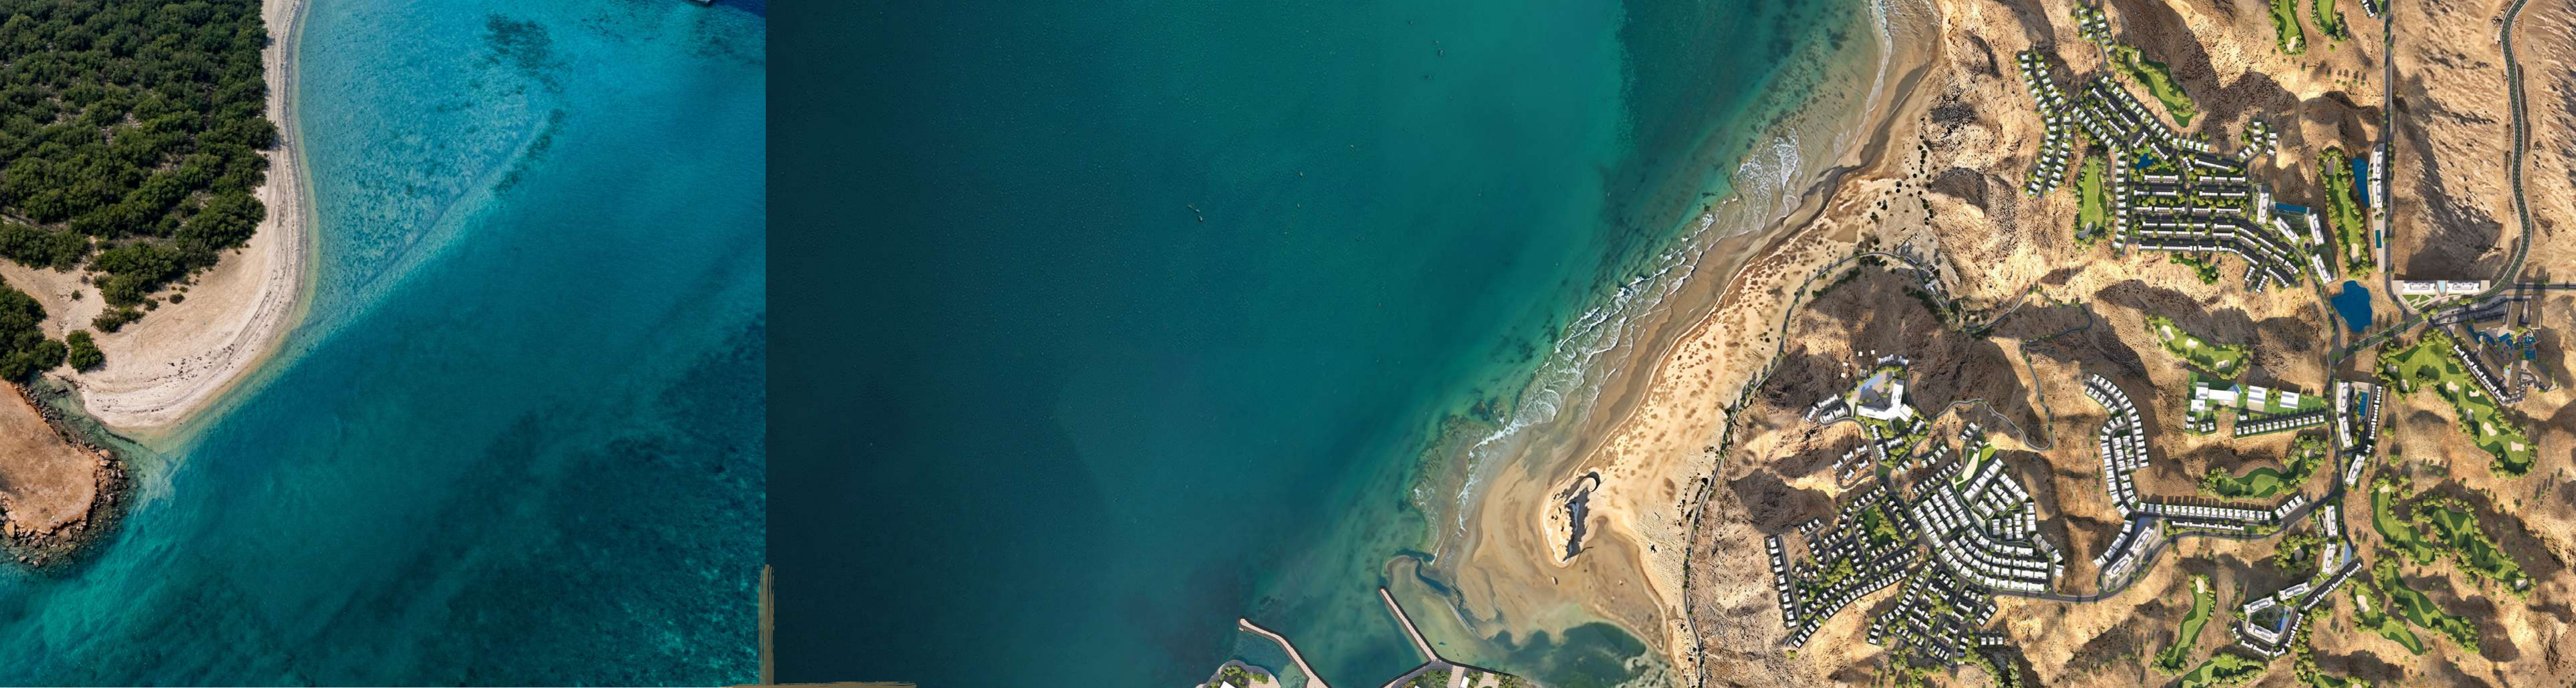

THE POWER
OF
A TERRITORY

DAR
GLOBAL

TRUMP GOLF VILLAS